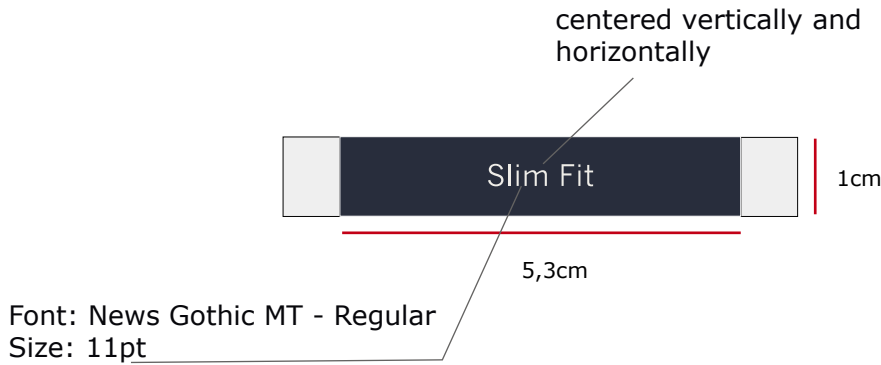

<b>LINDBERGH</b>	<b>Date: 16.09.2024</b> <b>modifications:</b>	<b>Design:</b> WAI	<b>Article no:</b> LBB-819
	<b>Description:</b> LBB labels - Fit Label - Slim		

Woven label -  
Quality: as LBB-805 main label

5,3cm (W) x 1cm(H)  
excl. seam allowance