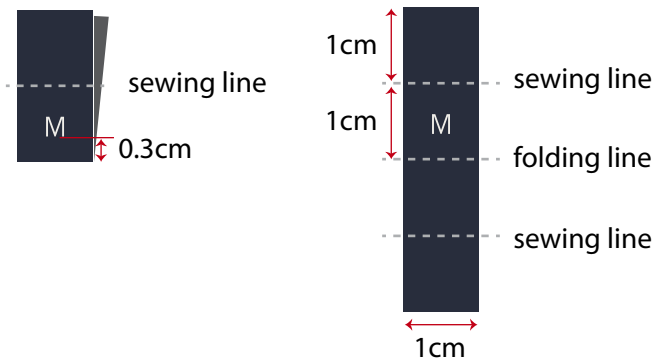

LINDBERGH	Date: 6.1.2023 modifications: 22.2.23	Design: WAI	Style no: LBB-820
	Description: LBB - Size Label (S-3XL)		

LBB-820

Size: 1cm x 1cm
(folded excl. seam allowance)
Font : News Gothic MT
Font size : 10pt
Quality: as main label

Color ref:

Ground color:

DK BLUE
Navy Blazer 19-3923TCX

Artwork color:

OFF WHITE
Cloud Dancer 11-4201TCX

Quality ref:

same reference as
Main Label LBB-804