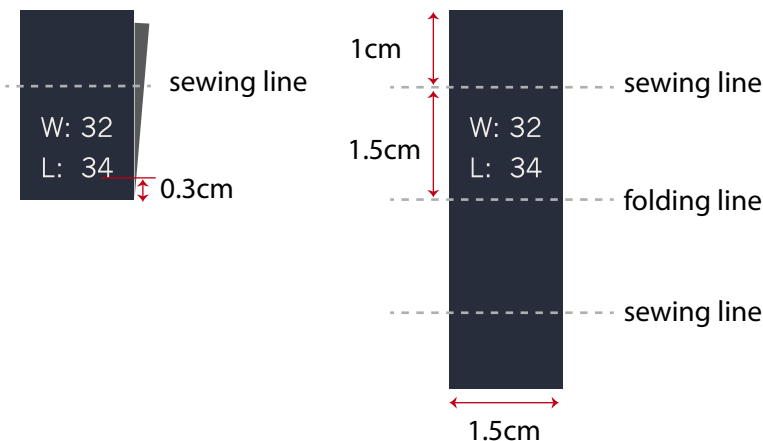

LINDBERGH	Date: 6.1.2023 modifications: 22.2.23	Design: WAI	Style no: LBB-821
	Description: LBB - Size Label (W/L)		

LBB-821

Size: 1.5cm x 1.5cm
(folded excl. seam allowance)
Font : News Gothic MT
Font size : 10pt
Quality: as main label

Color ref:

Ground color:

DK BLUE
Navy Blazer 19-3923TCX

Artwork color:

OFF WHITE
Cloud Dancer 11-4201TCX

Please insert size info accordingly

Quality ref:

same reference as
Main Label LBB-804