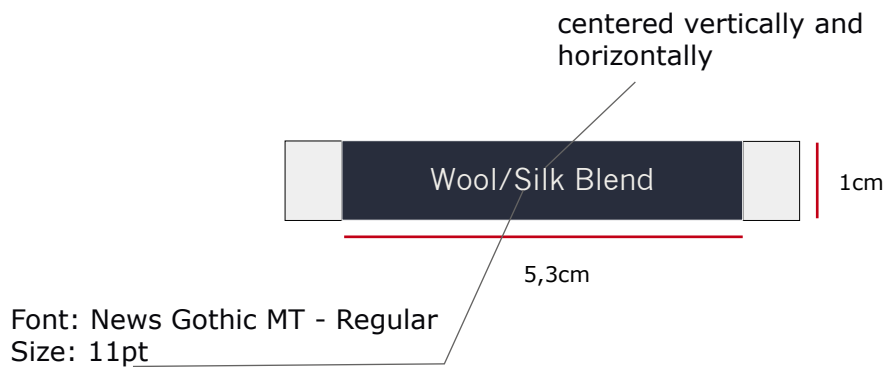

LINDBERGH	Date: 02.07.2024 modifications:	Design: WAI	Article no: LBB-822
	Description: LBB labels - Wool / Silk Blend		

Woven label -
Quality: as LBB-805 main label

5,3cm (W) x 1cm(H)
excl. seam allowance