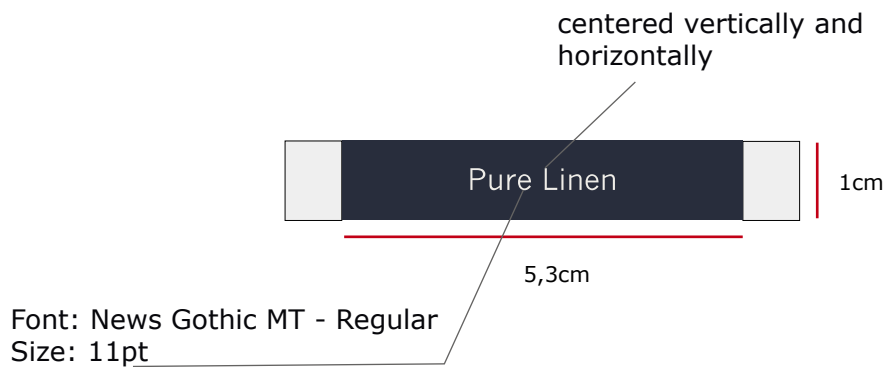

<b>LINDBERGH</b>	<b>Date: 17.1.2023</b> <b>modifications:</b> <b>22.2.23</b>	<b>Design:</b> WAI	<b>Article no:</b> LBB-831
	<b>Description:</b> LBB labels - Pure Linen		

Woven label -  
Quality: as LBB-805 main label

5,3cm (W) x 1cm(H)  
excl. seam allowance