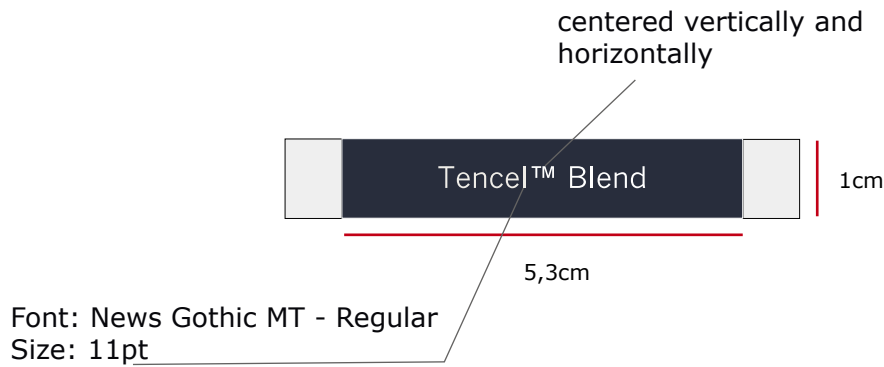

LINDBERGH	Date: 19.8.2025 modifications:	Design: WAI	Article no: LBB-832A
	Description: LBB labels - Tencel Blend		

Woven label -
Quality: as LBB-805 main label

5,3cm (W) x 1cm(H)
excl. seam allowance

Color ref: