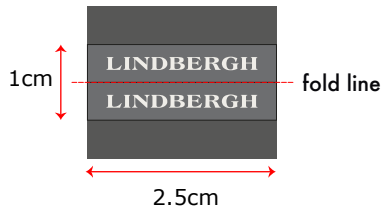

LINDBERGH	Date: 8.02.2023 modifications:	Design: WAI	Article no: LBB-836A
	Description: LBB labels - Reflective Flag Label		

Reflective Flag Label -

LBB-836A

2.5cm (W) x 2cm(H)
unfold
excl. seam allowance

FRONT

BACK

2.5cm (W) x 0.5cm(H)
unfold
excl. seam allowance

artwork centered vertically
and horizontally

Reflective flag label ref