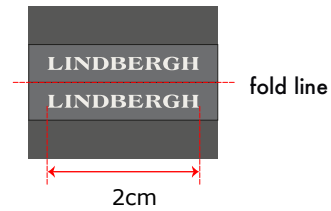

LINDBERGH	Date: 8.02.2023 modifications:	Design: WAI	Article no: LBB-836A
	Description: LBB labels - Reflective Flag Label		

Reflective Flag Label -

LBB-836A

2.5cm (W) x 2cm(H)
unfold
excl. seam allowance

FRONT

BACK

2.5cm (W) x 0.5cm(H)
unfold
excl. seam allowance

artwork centered vertically
and horizontally

Reflective flag label ref