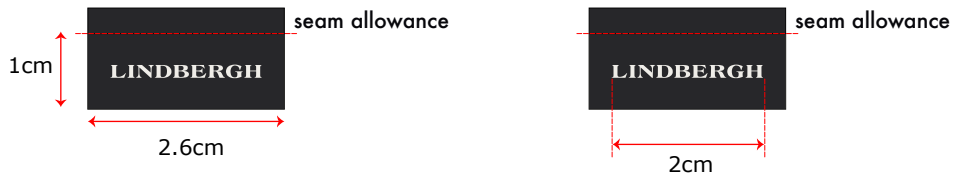

LINDBERGH	Date: 14.08.2023 modifications:	Design: WAI	Article no: LBB-836C
	Description: LBB labels - Rubber Label		

2.6cm (W) x 1cm(H)
excl. seam allowance

2.6cm (W) x 1cm(H)
excl. seam allowance

artwork centered vertically
and horizontally