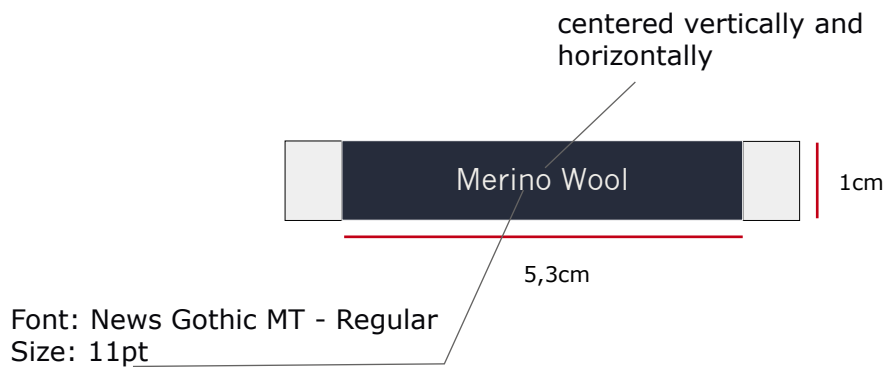

LINDBERGH	Date: 21.8.2023 modifications:	Design: WAI	Article no: LBB-838
	Description: LBB labels - Merino Wool		

Woven label -
Quality: as LBB-805 main label

5,3cm (W) x 1cm(H)
excl. seam allowance

Color ref: