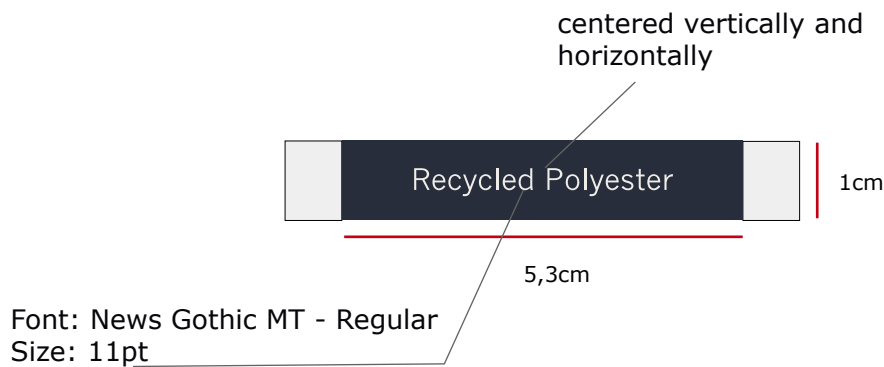

LINDBERGH	Date: 10.10.2024 modifications:	Design: WAI	Article no: LBB-845
	Description: LBB labels - Recycled Polyester		

Woven label -
Quality: as LBB-805 main label

5,3cm (W) x 1cm(H)
excl. seam allowance