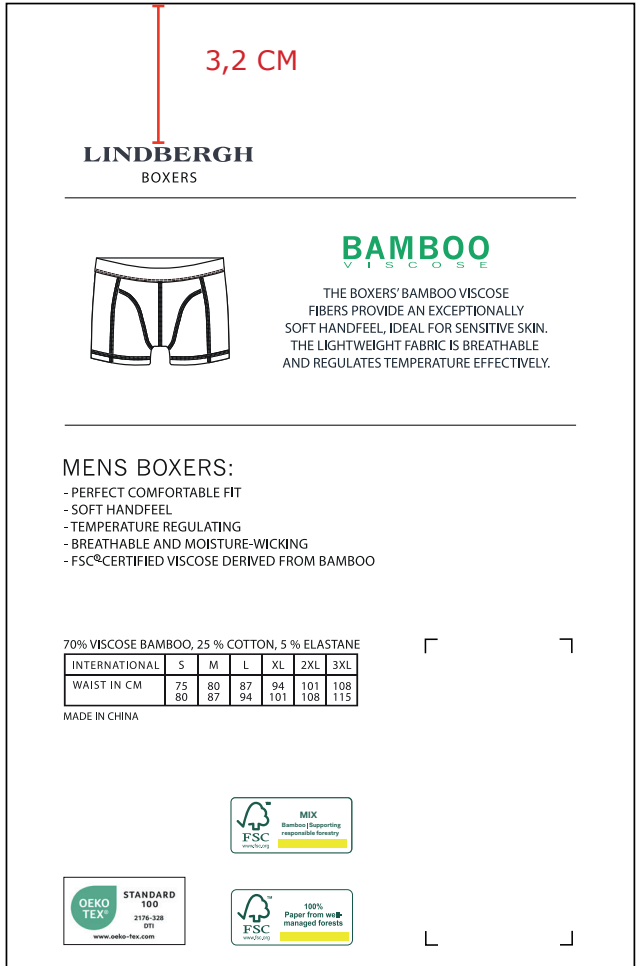

Print placement:

- Please use org. print file but change size on box accordingly

M

BAMBOO STRETCH
BOXERS

3 pack

Lenght: 3 cm
Height: 3 cm

CENTERPLACED 0,6 CM
FROM RIGHT EDGE

Logo

LINDBERGH

Width: 7 cm
Height: 0,7 cm

CENTER PLACED 1,4 CM
FROM BOTTOM

M

BAMBOO STRETCH
BOXERS

3 pack

Lenght: 3 cm
Height: 3 cm

CENTERPLACED 1 CM
FROM BOTTOM

BAMBOO BOXER BRIEFS

V I S C O S E

Lenght: 10,5 cm
Height: 0,98 cm

CENTERPLACED 0,4 CM ABOVE
PLASTIC WINDOW EDGE

Label:	LINDBERGH	Date: 12/03/2017 Modification date: 8 October 2025 11:48 am	
Description: Label instruction for 3-pack bamboo boxers		Labels instruc. No.: LBB-9019	Design: AKR

Print for LBA-709

Back + closure

-Pls use org. printfile but change size on box accordingly

BACK PRINT: Width: 11,4 cm
Height: 18 cm

CENTERPLACED

PLEASE INSERT CORRECT MEASUREMENT FROM MEASUREMENT CHART FOR "WAISTBAND IN CM"