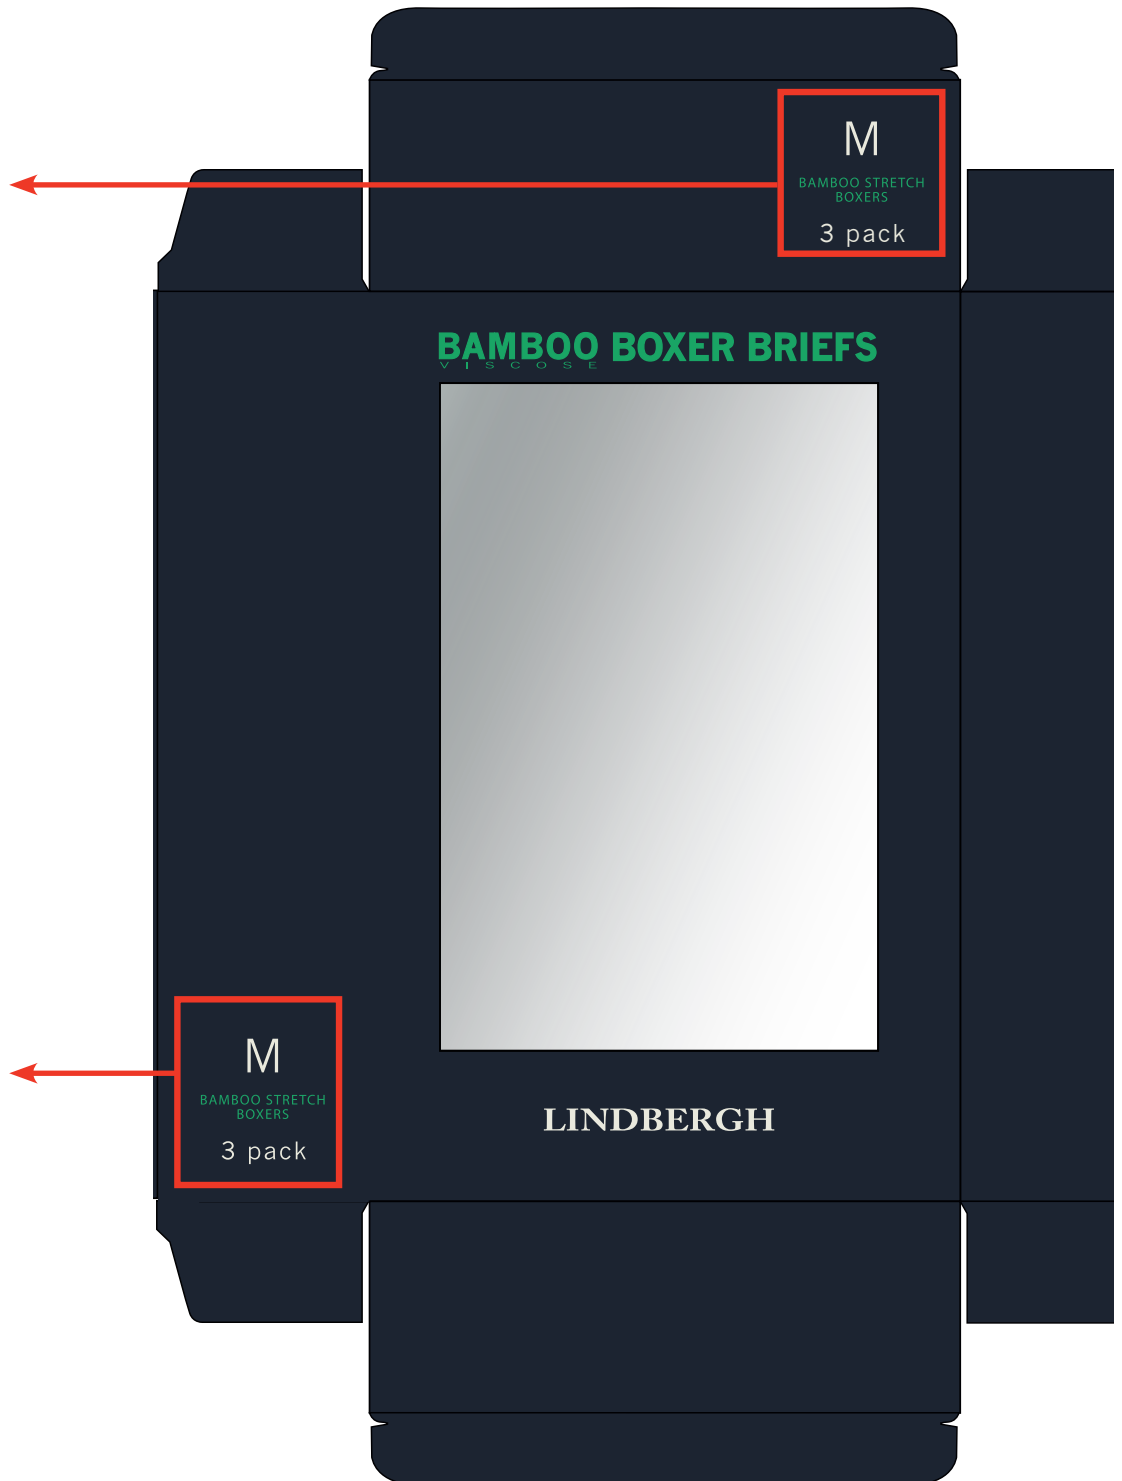

XL
BAMBOO STRETCH
BOXERS

3 pack

2XL
BAMBOO STRETCH
BOXERS

3 pack

3XL
BAMBOO STRETCH
BOXERS

3 pack

Label: <h1 style="text-align: center;">LINDBERGH</h1>	Date: 12/03/2017 Modification date: 8 October 2025 11:48 am	
Description: Label instruction for 3-pack bamboo boxers	Labels instruc. No.: LBB-9019	Design: AKR