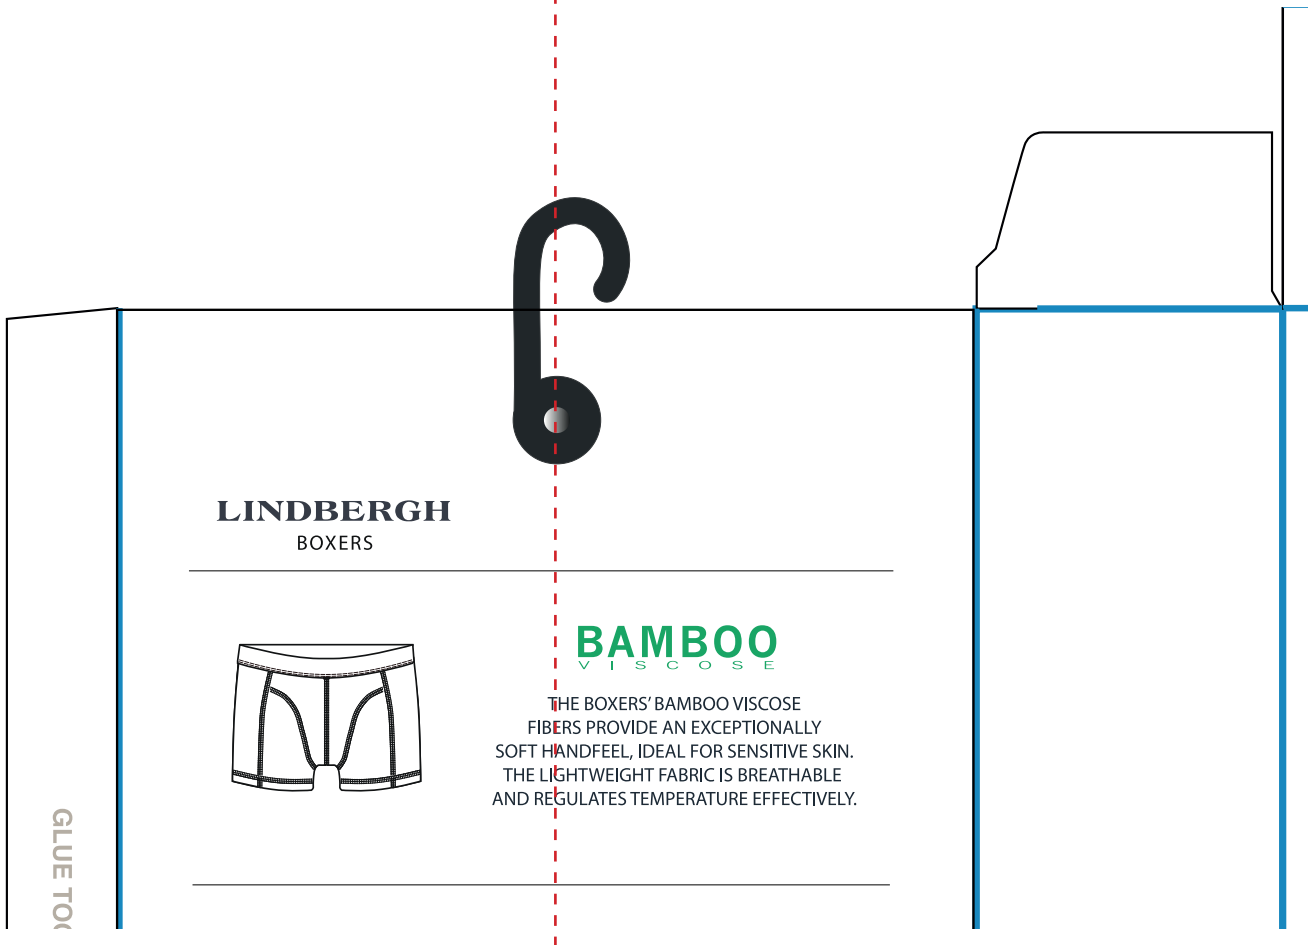

XL
BAMBOO STRETCH
BOXERS

3 pack

2XL
BAMBOO STRETCH
BOXERS

3 pack

3XL
BAMBOO STRETCH
BOXERS

3 pack

Label: <h1 style="text-align: center;">LINDBERGH</h1>	Date: 12/03/2017 Modification date: 8 October 2025 11:48 am	
Description: Label instruction for 3-pack bamboo boxers	Labels instruc. No.: LBB-9019	Design: AKR

Plastic hook with metal split

centered on box

Label: <h1>LINDBERGH</h1>	Date: 12/03/2017 Modification date: 8 October 2025 11:48 am	
Description: Label instruction for 3-pack bamboo boxers	Labels instruc. No.: LBB-9019	Design: AKR