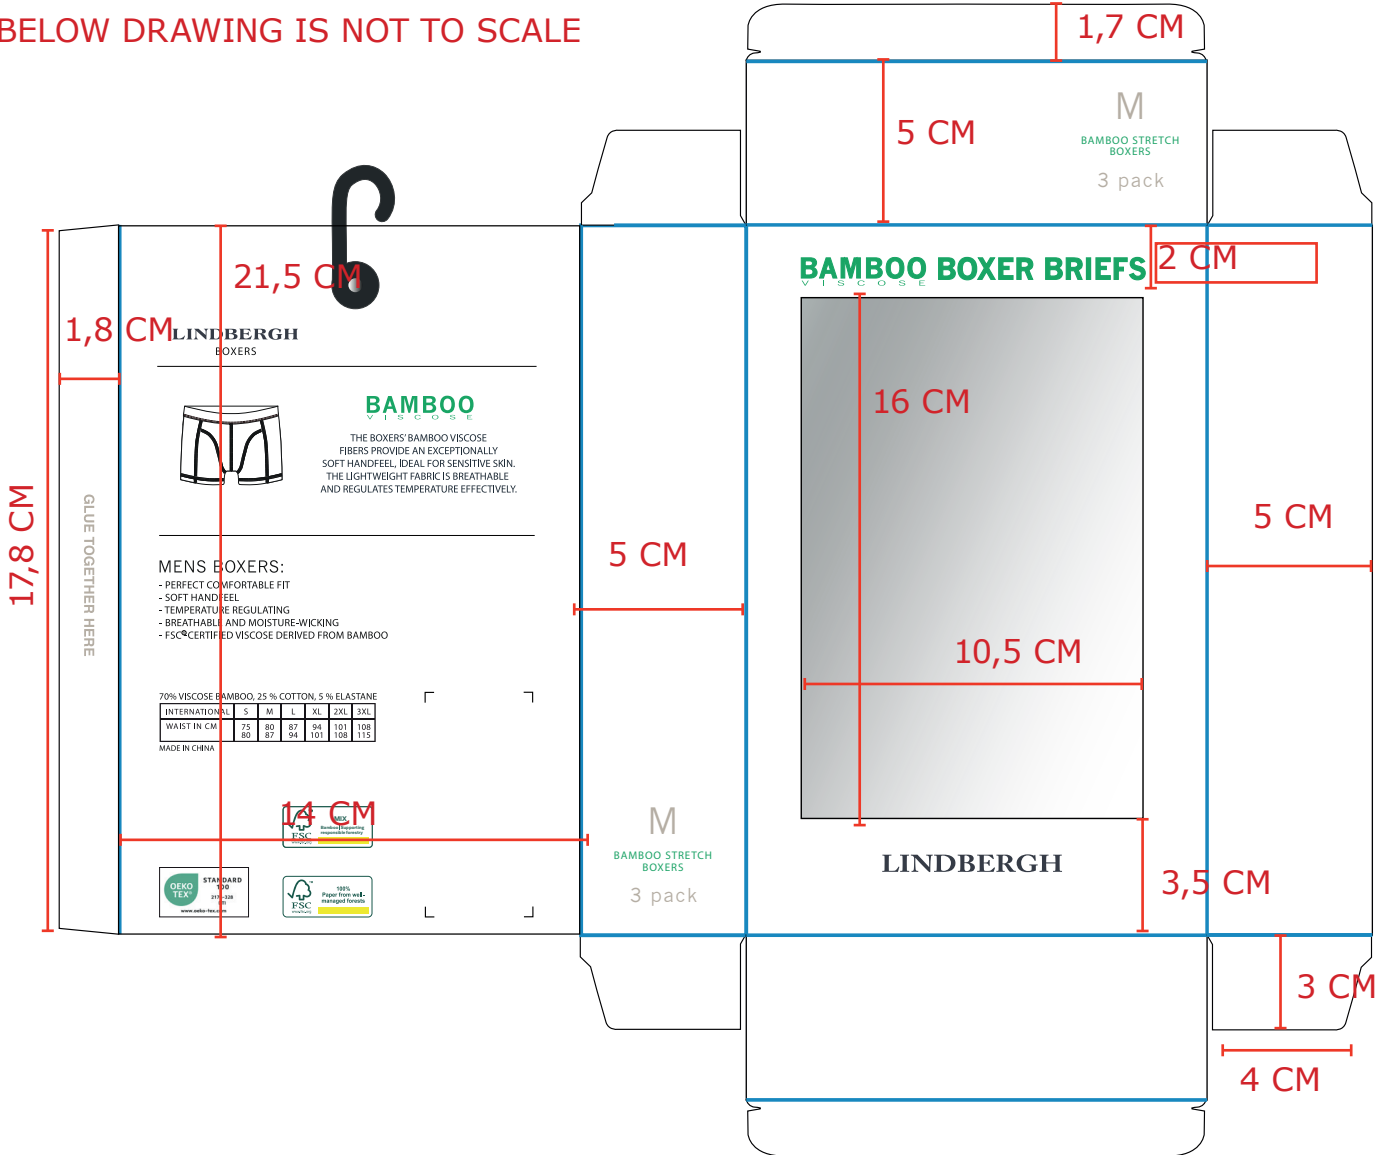

Label: LINDBERGH	Date: 12/03/2017 Modification date: 8 October 2025 11:48 am	
Description: Label instruction for 3-pack bamboo boxers	Labels instruc. No.: LBB-9019	Design: AKR

Folding Instruction:

BELOW DRAWING IS NOT TO SCALE

— Folding lines

○ Box material

● See through plastic

Label: LINDBERGH	Date: 12/03/2017 Modification date: 8 October 2025 11:48 am	
Description: Label instruction for 3-pack bamboo boxers	Labels instruc. No.: LBB-9019	Design: AKR

Print placement:

- Please use org. print file but change size on box accordingly

M

BAMBOO STRETCH
BOXERS

3 pack

Lenght: 3 cm
Height: 3 cm

CENTERPLACED 0,6 CM
FROM RIGHT EDGE

Logo

BAMBOO BOXER BRIEFS

V I S C O S E

Lenght: 10,5 cm
Height: 0,98 cm

CENTERPLACED 0,4 CM ABOVE
PLASTIC WINDOW EDGE

Label:	LINDBERGH	Date: 12/03/2017 Modification date: 8 October 2025 11:48 am	
Description: Label instruction for 3-pack bamboo boxers		Labels instruc. No.: LBB-9019	Design: AKR