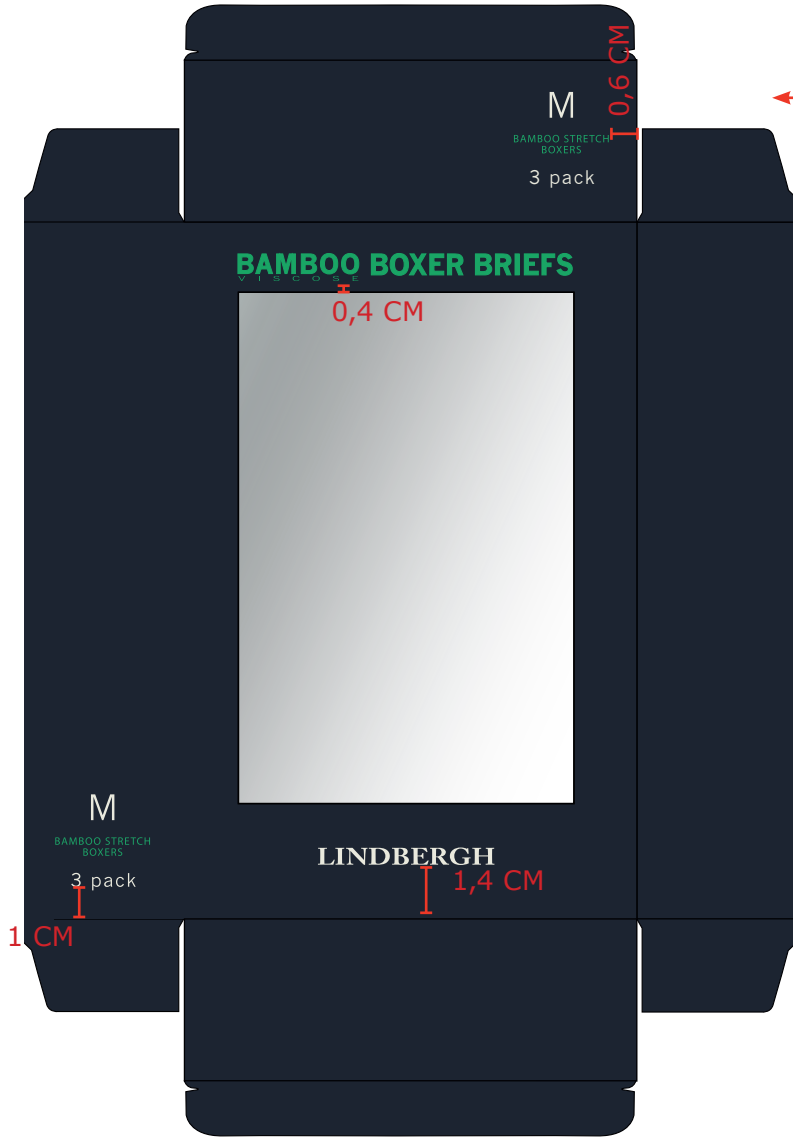

— Folding lines

○ Box material

● See through plastic

Label: LINDBERGH	Date: 12/03/2017 Modification date: 8 October 2025 11:48 am	
Description: Label instruction for 3-pack bamboo boxers	Labels instruc. No.: LBB-9019	Design: AKR

Print placement:

- Please use org. print file but change size on box accordingly

M

BAMBOO STRETCH
BOXERS

3 pack

Lenght: 3 cm
Height: 3 cm

CENTERPLACED 0,6 CM
FROM RIGHT EDGE

Logo

LINDBERGH

Width: 7 cm
Height: 0,7 cm

CENTER PLACED 1,4 CM
FROM BOTTOM

M

BAMBOO STRETCH
BOXERS

3 pack

Lenght: 3 cm
Height: 3 cm

CENTERPLACED 1 CM
FROM BOTTOM

BAMBOO BOXER BRIEFS

V I S C O S E

Lenght: 10,5 cm
Height: 0,98 cm

CENTERPLACED 0,4 CM ABOVE
PLASTIC WINDOW EDGE

Label:	LINDBERGH	Date: 12/03/2017 Modification date: 8 October 2025 11:48 am	
Description: Label instruction for 3-pack bamboo boxers		Labels instruc. No.: LBB-9019	Design: AKR