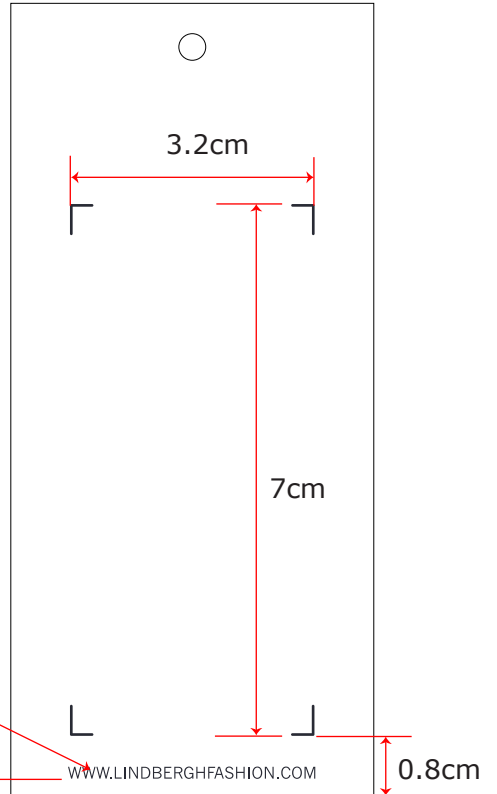

Quality

Paper

Quality ref: same reference as LBB-999
 Size: 4.8cm x 10.5cm
 Thickness: 0.4mm

Paper quality ref swatch

Artwork - Front:

Font:
News Gothic MT / Regular / 7pt

10.5cm

Artwork - Front:

Font:
News Gothic MT / Bold / 12pt

Front

Artwork - Price sticker mark for sticker:

Placement:
0.9cm from bottom, centered

Back

Artwork - Front:

Font:
News Gothic MT / Bold / 6pt