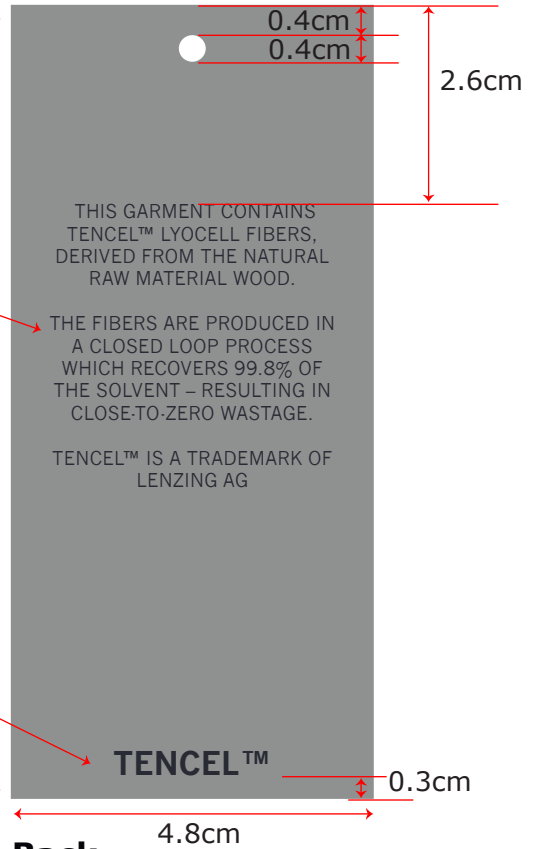

Quality

Paper

Quality ref: same reference as LBB-999
 Size: 4.8cm x 10.5cm
 Thickness: 0.4mm

Paper quality ref swatch

Artwork - Front:

Font:
News Gothic MT / Regular / 7pt

10.5cm

Artwork - Front:

Font:
News Gothic MT / Bold / 12pt

Front

Artwork - Price sticker mark for sticker:

Placement:
0.9cm from bottom, centered

Back

Artwork - Front:

Font:
News Gothic MT / Bold / 6pt