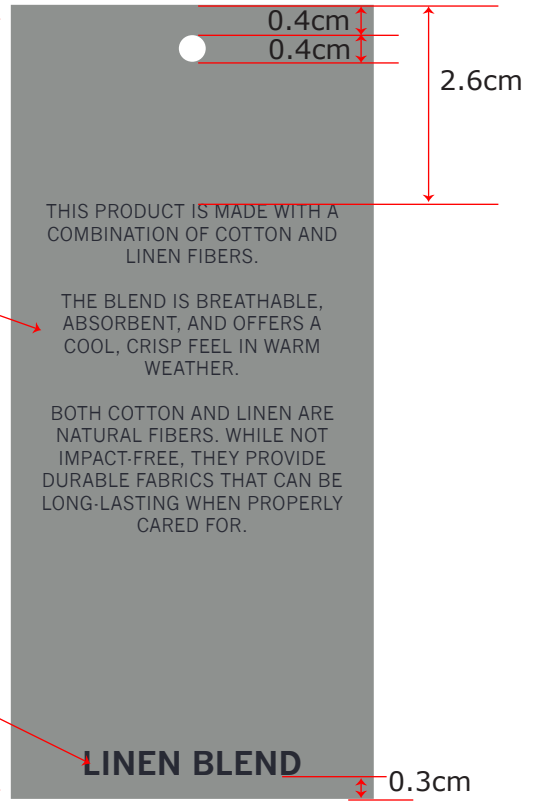

LINDBERGH	Date: 09.01.2026 modifications: 09.01.2026	Design: WAI	Article no: LBB-914A
	Description: LBB Hang Tag - Linen Blend (Cotton/Linen)		

Quality

Paper

Quality ref: same reference as LBB-999
Size: 4.8cm x 10.5cm
Thickness: 0.4mm

Paper quality ref swatch

Artwork - Front:

Font:
News Gothic MT / Regular / 7pt

Artwork - Front:

Font:
News Gothic MT / Bold / 12pt

Artwork - Price sticker mark for sticker:

Placement:
0.9cm from bottom, centered

Artwork - Front:

Font:
News Gothic MT / Bold / 6pt

Front

Back