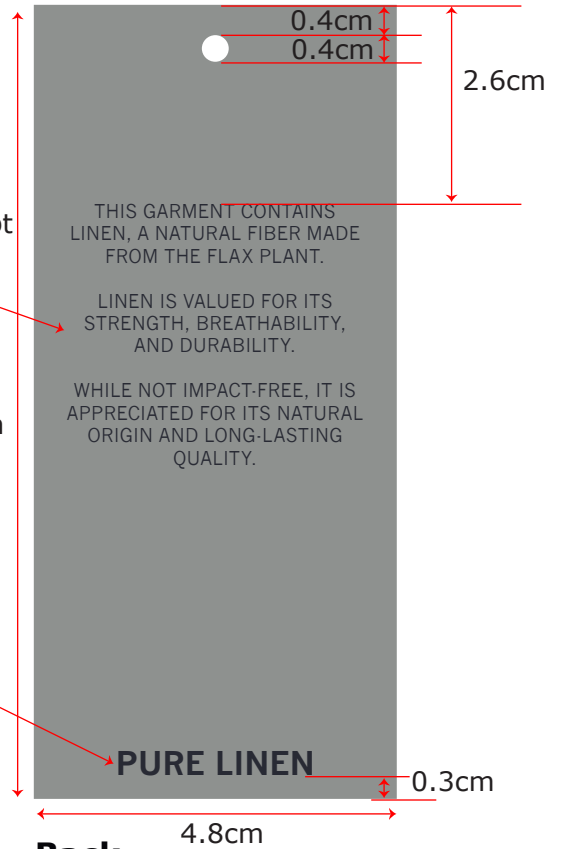

LINDBERGH	Date: 09.01.2026 modifications: 09.01.2026	Design: WAI	Article no: LBB-915
	Description: LBB Hang Tag - Pure Linen		

Quality

Paper

Quality ref: same reference as LBB-999
Size: 4.8cm x 10.5cm
Thickness: 0.4mm

Paper quality ref swatch

Artwork - Front:

Font:
News Gothic MT / Regular / 7pt

Artwork - Front:

Font:
News Gothic MT / Bold / 12pt

Artwork - Price sticker mark for sticker:

Placement:
0.9cm from bottom, centered

Artwork - Front:

Font:
News Gothic MT / Bold / 6pt

Front

Back