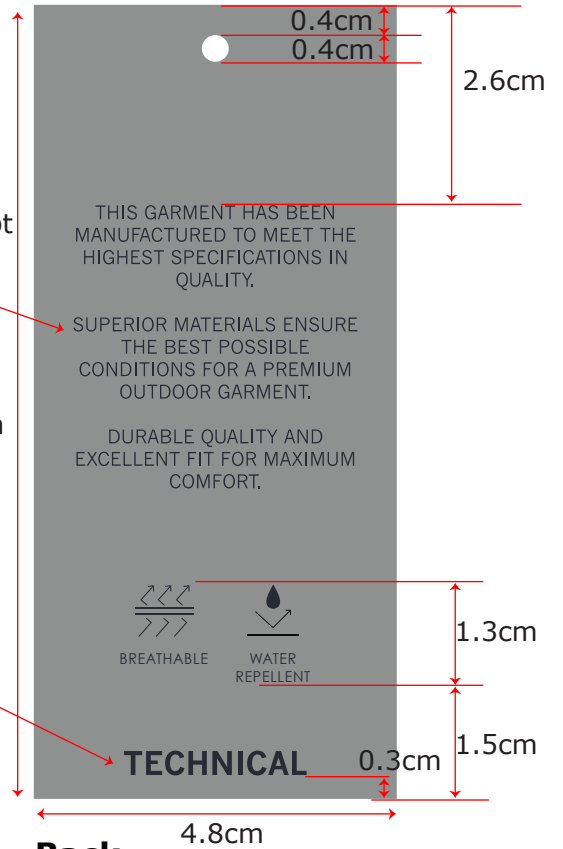

LINDBERGH	Date: 23.6.2023 modifications:	Design: WAI	Article no: LBB-941
	Description: LBB Hang Tag - Technical		

Front

Back

Colour ref

Paper

Ground Color

Neutral Gray 17-4402TCX

Artwork

Salute 19-4011TCX

PLEASE MAKE A LOOP AT STRING AS SKETCH + A KNOT AT THE TOP.

LINDBERGH	Date: 23.6.2023 modifications:	Design: WAI	Article no: LBB-941
	Description: LBB Hang Tag - Technical		

Quality

Paper

Quality ref: same reference as LBB-999
 Size: 4.8cm x 10.5cm
 Thickness: 0.4mm

Paper quality ref swatch

Artwork - Front:

Font:
News Gothic MT / Regular / 7pt

Artwork - Front:

Font:
News Gothic MT / Bold / 12pt

Artwork - Price sticker mark for sticker:

Placement:
0.9cm from bottom, centered

Artwork - Front:

Font:
News Gothic MT / Bold / 6pt

Front

Back