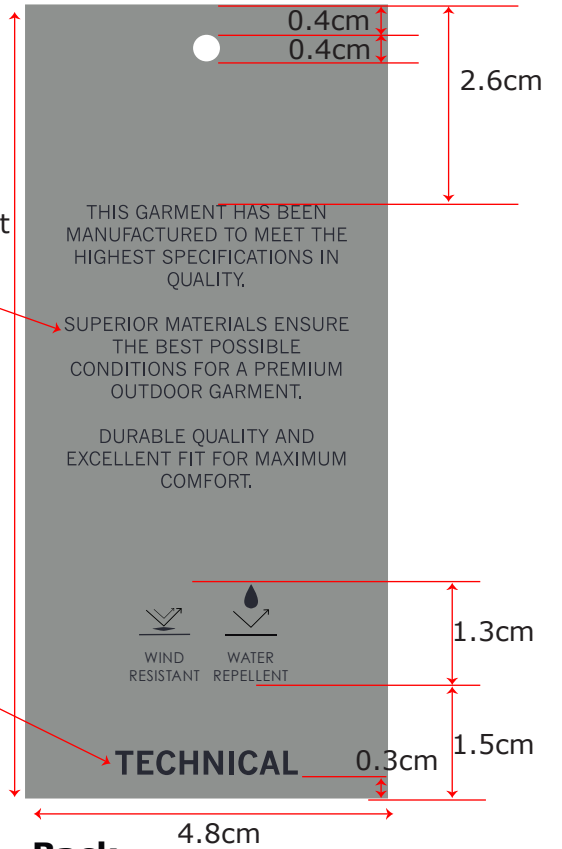

LINDBERGH	Date: 23.6.2023 modifications:	Design: WAI/MKS	Article no: LBB-942
	Description: LBB Hang Tag - Technical		

PLEASE MAKE A LOOP AT
STRING AS SKETCH + A
KNOT AT THE TOP.

Front

Back

Colour ref

Paper

Ground Color

■ Neutral Gray 17-4402TCX

Artwork

■ Salute 19-4011TCX

LINDBERGH	Date: 23.6.2023 modifications:	Design: WAI/MKS	Article no: LBB-942
	Description: LBB Hang Tag - Technical		

Quality

Paper

Quality ref: same reference as LBB-999
 Size: 4.8cm x 10.5cm
 Thickness: 0.4mm

Paper quality ref swatch

Artwork - Front:

Font:
News Gothic MT / Regular / 7pt

Artwork - Front:

Font:
News Gothic MT / Bold / 12pt

Artwork - Price sticker mark for sticker:

Placement:
0.9cm from bottom, centered

Artwork - Front:

Font:
News Gothic MT / Bold / 6pt

Front

Back