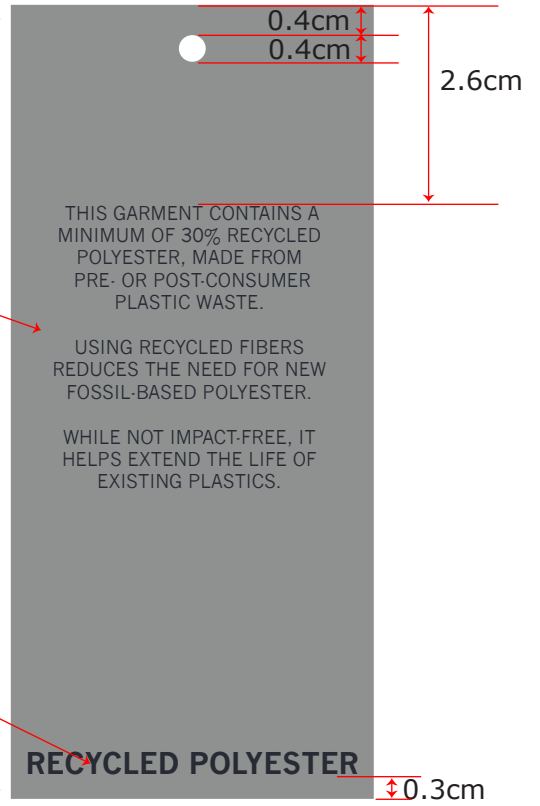

Quality ref: same reference as LBB-999
 Size: 4.8cm x 10.5cm
 Thickness: 0.4mm

Paper quality ref swatch

Artwork - Front:

Font:
News Gothic MT / Regular / 7pt

Artwork - Front:

Font:
News Gothic MT / Bold / 11pt

Artwork - Price sticker mark for sticker:

Placement:
0.9cm from bottom, centered

Artwork - Front:

Font:
News Gothic MT / Bold / 6pt

Front

Back