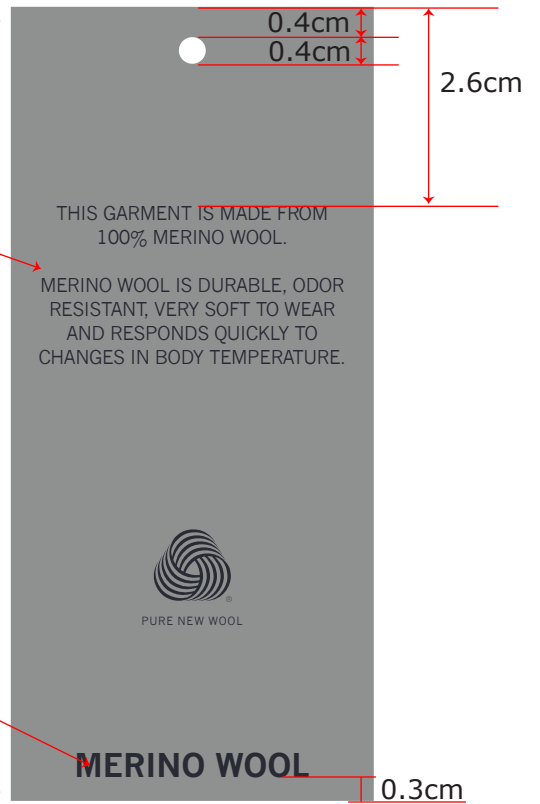

LINDBERGH	Date: 21.08.2023 modifications: 12.02.2026	Design: WAI	Article no: LBB-964
	Description: LBB Hang Tag - Merino Wool		

Quality

Paper

Quality ref: same reference as LBB-999
Size: 4.8cm x 10.5cm
Thickness: 0.4mm

Paper quality ref swatch

Artwork - Front:

Font:
News Gothic MT / Regular / 7pt

Artwork - Front:

Font:
News Gothic MT / Bold / 12pt

Artwork - Price sticker mark for sticker:

Placement:
0.9cm from bottom, centered

Artwork - Front:

Font:
News Gothic MT / Bold / 6pt

Front

Back