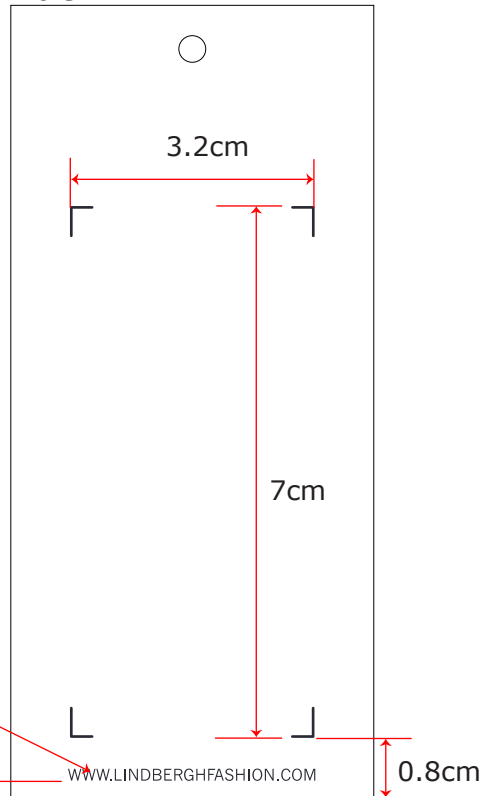

### Paper

Quality ref: same reference as LBB-999  
 Size: 4.8cm x 10.5cm  
 Thickness: 0.4mm

#### Artwork - Price sticker mark for sticker:

Placement:  
0.9cm from bottom, centered