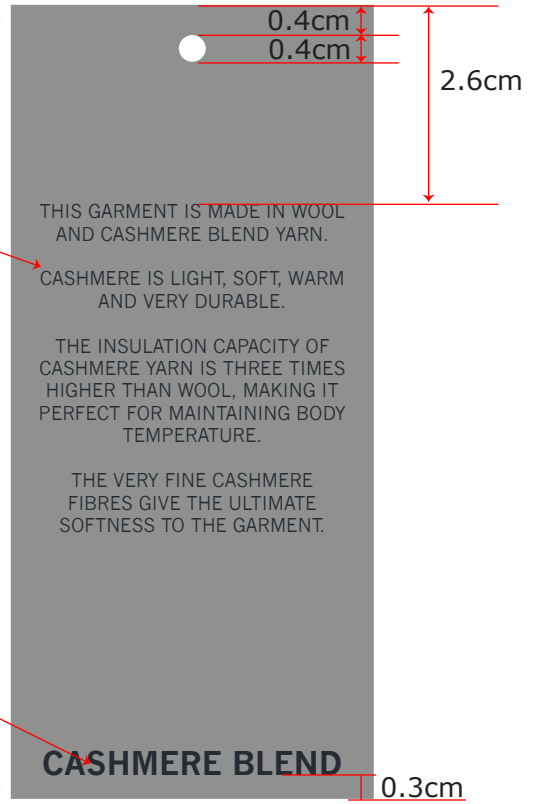

Front

Artwork - Front:

Font:
News Gothic MT / Regular / 7pt

Artwork - Front:

Font:
News Gothic MT / Bold / 12pt