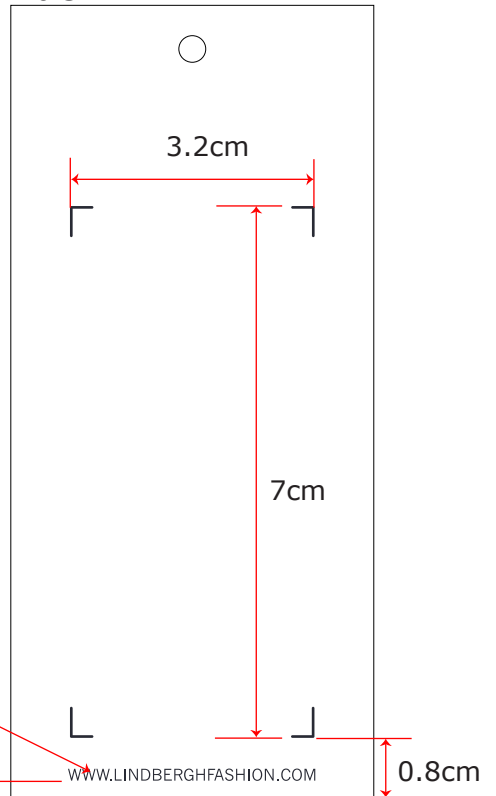

Quality ref: same reference as LBB-999
 Size: 4.8cm x 10.5cm
 Thickness: 0.4mm

Paper quality ref swatch

Front

Artwork - Front:

Font:
News Gothic MT / Regular / 7pt

Artwork - Front:

Font:
News Gothic MT / Bold / 12pt

Back

Artwork - Price sticker mark for sticker:

Placement:
0.9cm from bottom, centered

Artwork - Front:

Font:
News Gothic MT / Bold / 6pt