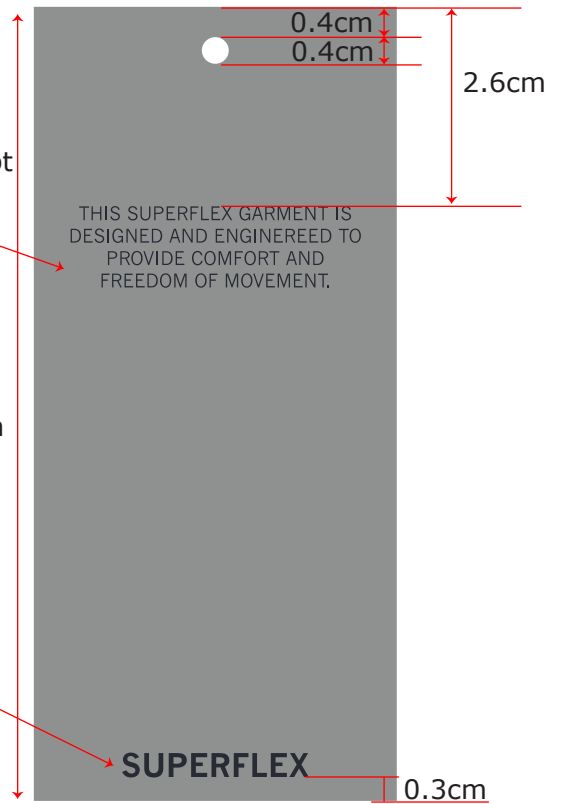

LINDBERGH	Date: 17.2.2023 modifications:	Design: WAI	Article no: LBB-971
	Description: LBB Hang Tag - Superflex		

Front

Back

Colour ref

Paper

Ground Color

Neutral Gray 17-4402TCX

Artwork

Salute 19-4011TCX

PLEASE MAKE A LOOP AT STRING AS SKETCH + A KNOT AT THE TOP.

LINDBERGH	Date: 17.2.2023 modifications:	Design: WAI	Article no: LBB-971
	Description: LBB Hang Tag - Superflex		

Quality

Paper

Quality ref: same reference as LBB-999
 Size: 4.8cm x 10.5cm
 Thickness: 0.4mm

Paper quality ref swatch

Front

Artwork - Front:

Font:
News Gothic MT / Regular / 7pt

Artwork - Front:

Font:
News Gothic MT / Bold / 12pt

Back

Artwork - Price sticker mark for sticker:

Placement:
0.9cm from bottom, centered

Artwork - Front:

Font:
News Gothic MT / Bold / 6pt