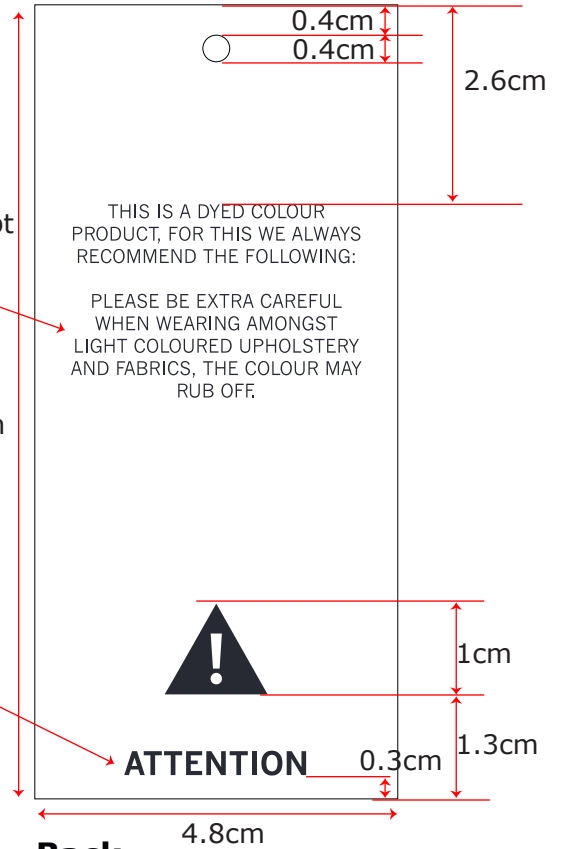

LINDBERGH	Date: 22.2.2023 modifications:	Design: WAI	Article no: LBB-980A
	Description: LBB Hang Tag - Attention - Leather		

Quality

Paper

Quality ref: same reference as LBB-999
Size: 4.8cm x 10.5cm
Thickness: 0.4mm

Paper quality ref swatch

Artwork - Front:

Font:
News Gothic MT / Regular / 7pt

Artwork - Front:

Font:
News Gothic MT / Bold / 12pt

Artwork - Price sticker mark for sticker:

Placement:
0.9cm from bottom, centered

Artwork - Front:

Font:
News Gothic MT / Bold / 6pt

Front

Back