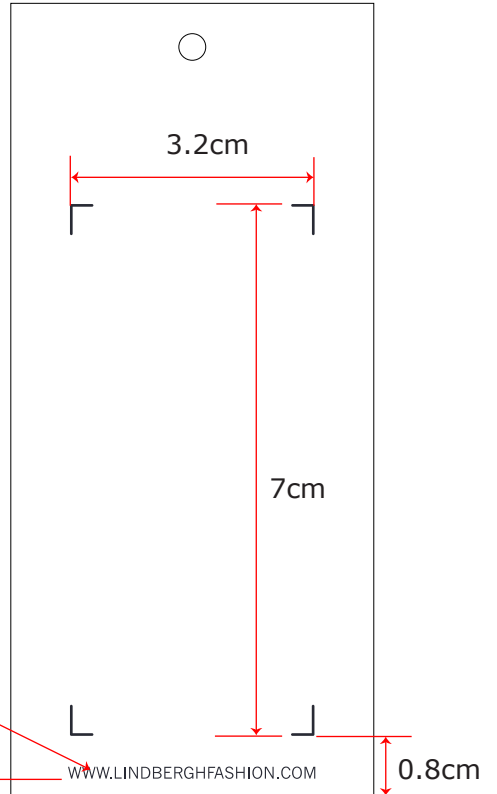

Artwork

■ Salute 19-4011TCX

PLEASE MAKE A LOOP AT STRING AS SKETCH + A KNOT AT THE TOP.

LINDBERGH	Date: 28.02.2024 modifications:	Design: WAI	Article no: LBB-987A
	Description: LBB Hang Tag - Tencel		

Quality

Paper

Quality ref: same reference as LBB-999
 Size: 4.8cm x 10.5cm
 Thickness: 0.4mm

Paper quality ref swatch

Artwork - Front:

Font:
News Gothic MT / Regular / 7pt

10.5cm

Artwork - Front:

Font:
News Gothic MT / Bold / 12pt

Front

Artwork - Price sticker mark for sticker:

Placement:
0.9cm from bottom, centered

Back

Artwork - Front:

Font:
News Gothic MT / Bold / 6pt