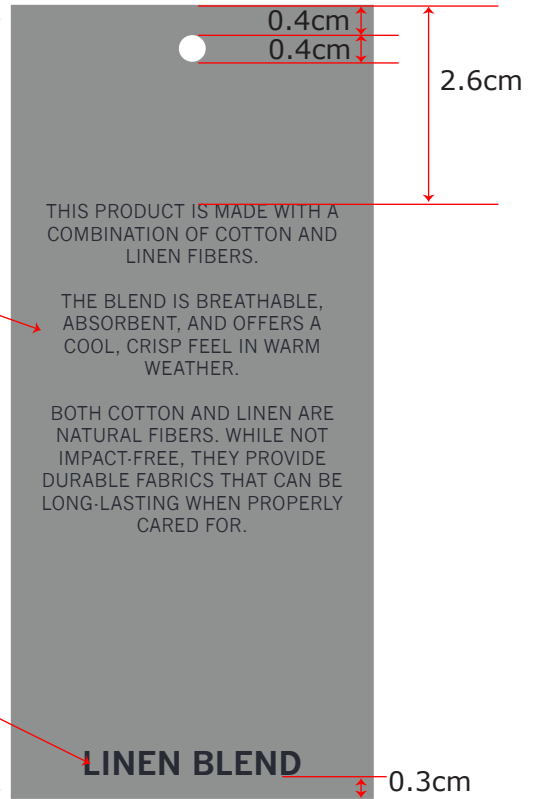

LINDBERGH	Date: 17.1.2023 modifications: 09.01.2026	Design: WAI	Article no: LBB-988A
	Description: LBB Hang Tag - Linen Blend (Cotton/Linen)		

Quality

Paper

Quality ref: same reference as LBB-999
Size: 4.8cm x 10.5cm
Thickness: 0.4mm

Paper quality ref swatch

Artwork - Front:

Font:
News Gothic MT / Regular / 7pt

Artwork - Front:

Font:
News Gothic MT / Bold / 12pt

Artwork - Price sticker mark for sticker:

Placement:
0.9cm from bottom, centered

Artwork - Front:

Font:
News Gothic MT / Bold / 6pt

Front

Back