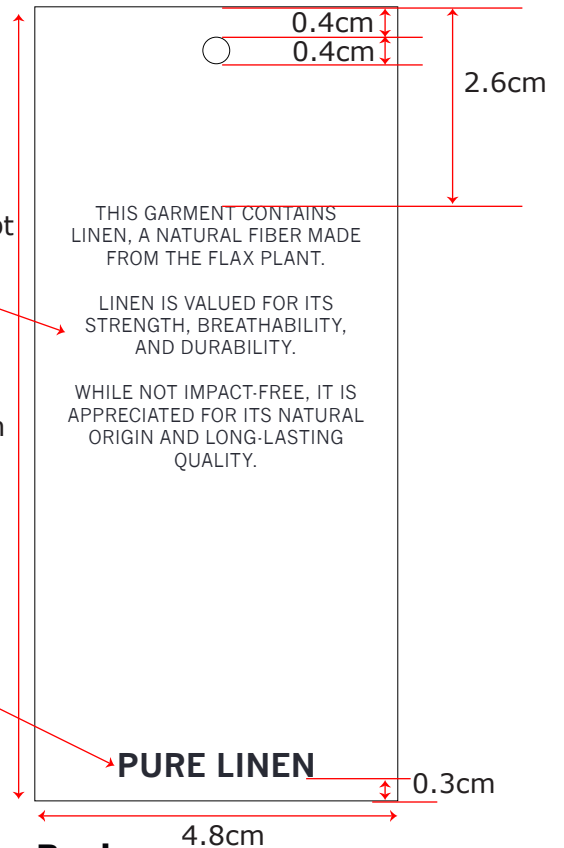

Ground Color

Neutral Gray 17-4402TCX

Artwork

Salute 19-4011TCX

PLEASE MAKE A LOOP AT STRING AS SKETCH + A KNOT AT THE TOP.

LINDBERGH	Date: 17.1.2023 modifications: 25.02.2026	Design: WAI	Article no: LBB-989
	Description: LBB Hang Tag - Pure Linen		

Quality

Paper

Quality ref: same reference as LBB-999
 Size: 4.8cm x 10.5cm
 Thickness: 0.4mm

Paper quality ref swatch

Artwork - Front:

Font:
News Gothic MT / Regular / 7pt

Artwork - Front:

Font:
News Gothic MT / Bold / 12pt

Artwork - Price sticker mark for sticker:

Placement:
0.9cm from bottom, centered

Artwork - Front:

Font:
News Gothic MT / Bold / 6pt

Front

Back