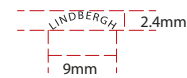

LINDBERGH BLACK	Date: 6.1.2021 modifications: 7.10.21	Design: WAI	Style no: LBH-B-013
	Description: Lindbergh Black metal snap button		

Metal snap button 'BLACK'

LBH-B-013

Metal colour:
dull silver

LBH-B-013
24L snap button

front

side

artwork

metal snap button size:
dia: 15 mm
Thickness: 2mm

engraved logo artwork:
W: 9 mm
H: 2.4 mm

Metal colour:
dull silver

LBH-B-013SLV

Metal colour:
dull black