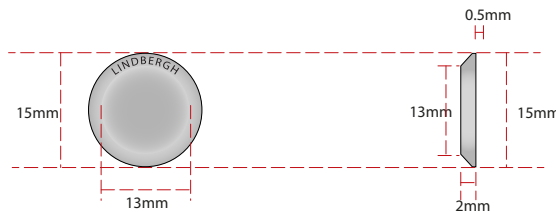

LINDBERGH BLACK	Date: 6.1.2021 modifications: 7.10.21	Design: WAI	Style no: LBH-B-013
	Description: Lindbergh Black metal snap button		

Metal snap button 'BLACK'

LBH-B-013

Metal colour:
dull silver

LBH-B-013
24L snap button

front

side

artwork

metal snap button size:
dia: 15 mm
Thickness: 2mm

engraved logo artwork:
W: 9 mm
H: 2.4 mm

Metal colour:
dull silver

LBH-B-013SLV

Metal colour:
dull black