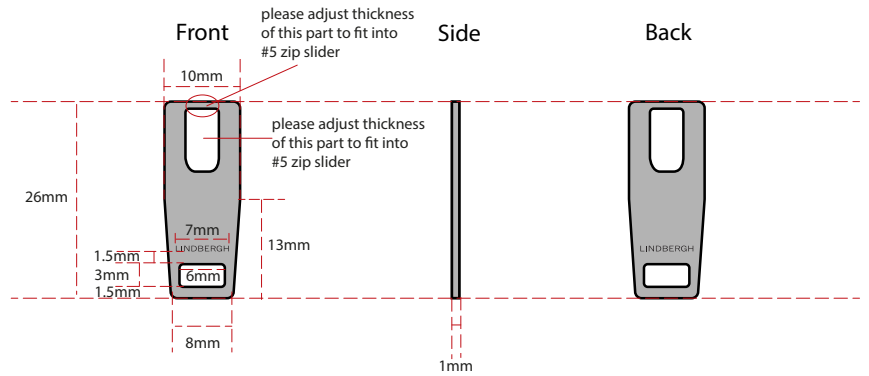

LINDBERGH B L A C K	Date: 6.1.2021 modifications: 26.4.23	Design: WAI	Style no: LBH-B-111.5
	Description: Lindbergh Black zip puller		

Zip Puller 'BLACK'

LBH-B-111.5

LBH-B-111.5
#5 METAL ZIP PULLER

engraved logo artwork:
 News Gothic - Regular - 2.8pt
 W: 7 mm
 H: 0.7 mm

Zip Puller 'BLACK'

LBH-B-111.8

LBH-B-111.8
#8 METAL ZIP PULLER

engraved logo artwork:
News Gothic - Regular - 3.5pt
W: 7 mm
H: 0.7 mm

Metal colour:
dull silver

LBH-B-111.8-SLV

Metal colour:
dull black

LBH-B-111.8BLK