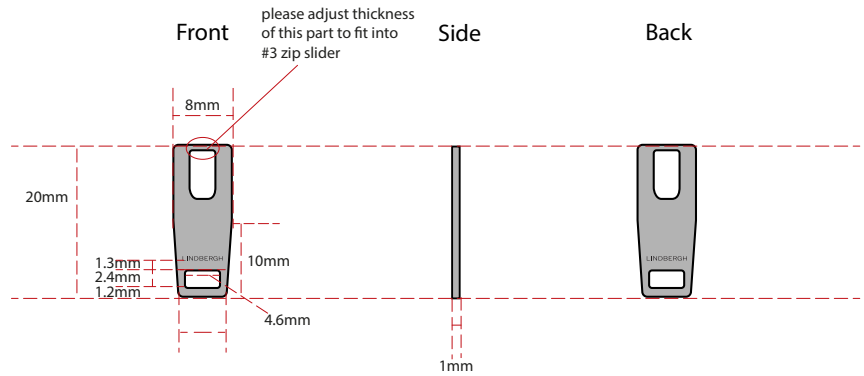

LINDBERGH BLACK	Date: 6.1.2021 modifications: 26.4.23	Design: WAI	Style no: LBH-B-111.3
	Description: Lindbergh Black zip puller		

Zip Puller 'BLACK'

LBH-B-111.3

LBH-B-111.3
#3 METAL ZIP PULLER

engraved logo artwork:
News Gothic - Regular - 2.4pt
W: 6 mm

Metal colour:
dull silver

LBH-B-111.3SLV

Metal colour:
dull black

LBH-B-111.3BLK