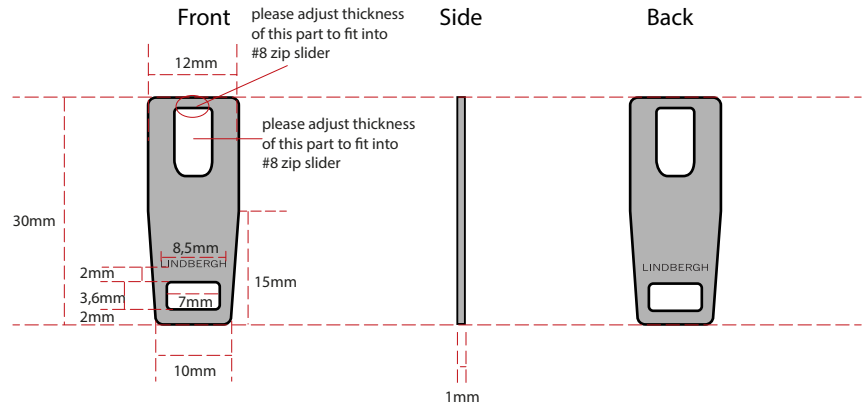

Zip Puller 'BLACK'

LBH-B-111.8

LBH-B-111.8
#8 METAL ZIP PULLER

engraved logo artwork:
News Gothic - Regular - 3.5pt
W: 7 mm
H: 0.7 mm

Metal colour:
dull silver

LBH-B-111.8-SLV

Metal colour:
dull black

LBH-B-111.8BLK