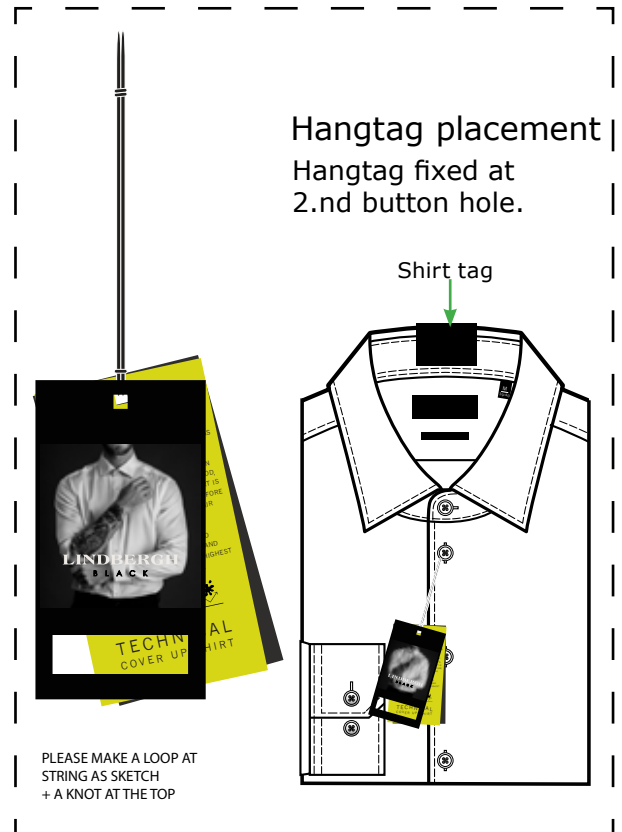

<b>Label:</b> <b>LINDBERGH</b> BLACK	<b>Date:</b> 30/09/2024: <b>Modification Date:</b> 14 April 2026 5:02 pm	<b>Design:</b> WAI
<b>Description:</b> SHIRT + storytelling hangtag + label	<b>Labels instructions no.</b>	<b>LBH-B-2802</b>

## HANGTAG instruction:

LBH-B-917A HANGTAG + storytelling hangtag  
LBH-B-920