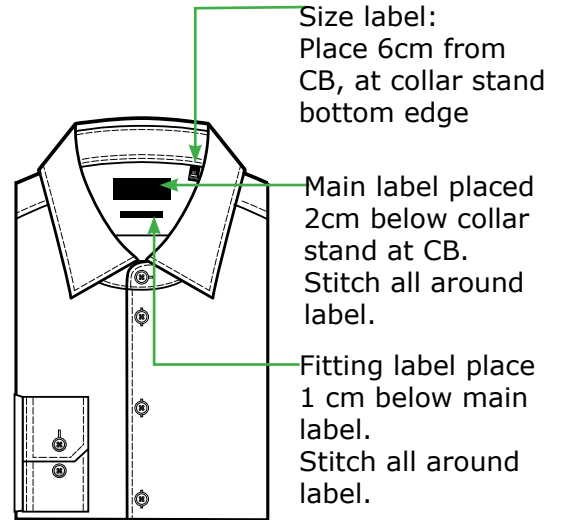

## LABELS instruction:

Main Label  
LBH-B-832

1cm

FITTING LABEL

See style sketch  
For label number

Size label  
LBH-B-803

1cm  
Sewing line  
1cm