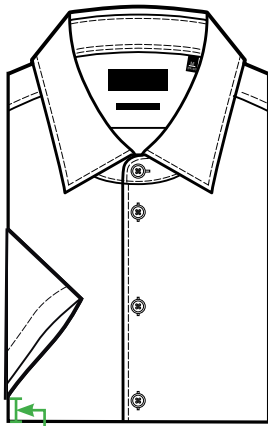

## LABELS instruction:

Main Label  
LBH-B-832

1cm

FITTING LABEL

See style sketch  
For label number

Size label  
LBH-B-803

1cm  
Sewing line  
1cm

## Folding & packing instruction :

SHORT SLEEVE

LONG SLEEVE

4cm from bottom

1cm from bottom

FOLDED & PACKED

21cm(W) x 36cm(H)  
Each garment packed in polybag with  
size and sticker.

7 layers of tissue paper.