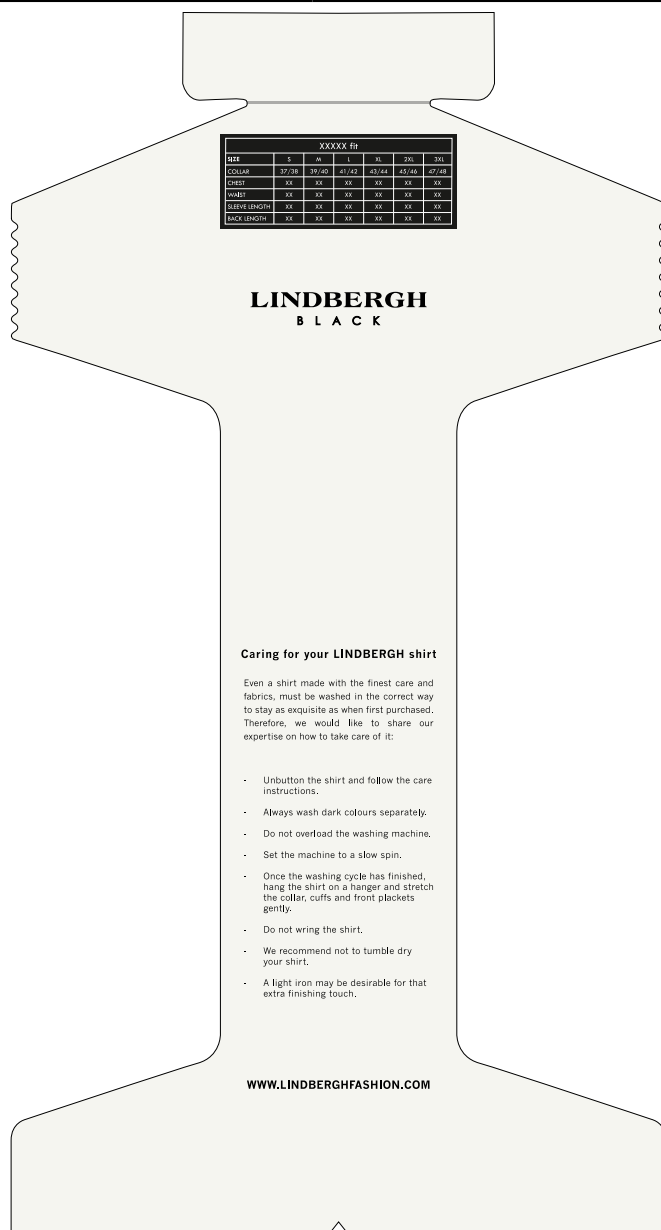

Label: LINDBERGH B L A C K	Date: 30/09/2024: Modification Date: 14 April 2026 5:02 pm	Design: WAI
Description: SHIRT + storytelling hangtag + label	Labels instructions no.	LBH-B-2802

LBH-B-954 Cardboard:

See cardboard measurements and details in LBH-B-954 TP

Cardboard color (both sides):	
Brilliant White 11-4001 TCX