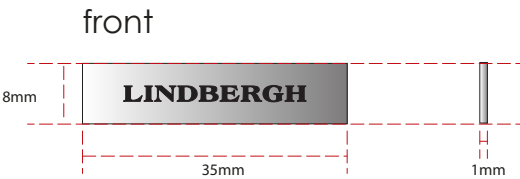

LINDBERGH B L A C K	Date: 6.1.2021 modifications:	Design: WAI	Style no: LBH-B-409
	Description: Lindbergh Black metal badge		

Metal badge 'BLACK'

LBH-B-409

Metal colour:
dull silver

metal plate size:
 H: 8 mm
 W: 35 mm
 Thickness: 1mm

engraved logo artwork:
 W: 24 mm
 H: 2.1 mm

metal plate photo reference