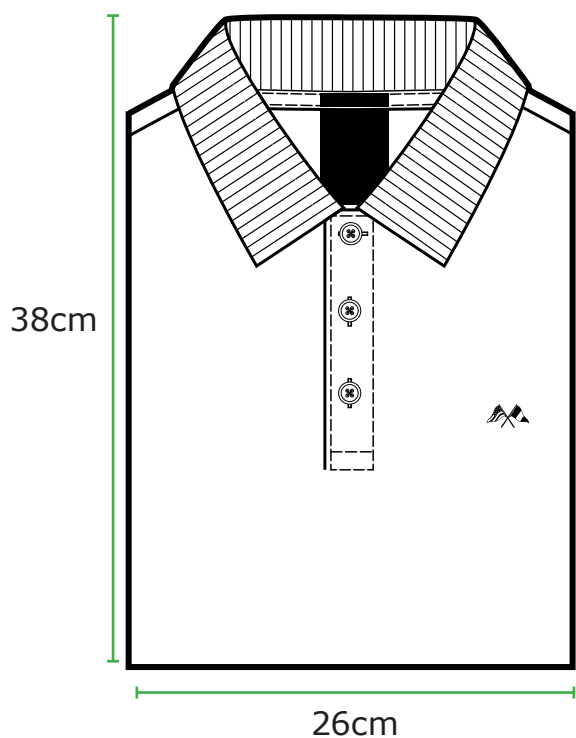

Label: LINDBERGH B L A C K	Date: 30/09/2024: revised: 18 September 2025 2:21 pm	Design: WAI/MKS
Description: Polo / Tee / Knit - 2 PACK	Labels instructions no.	LBH-B-4401-2

Folding size when packing:

Tee:

Polo: