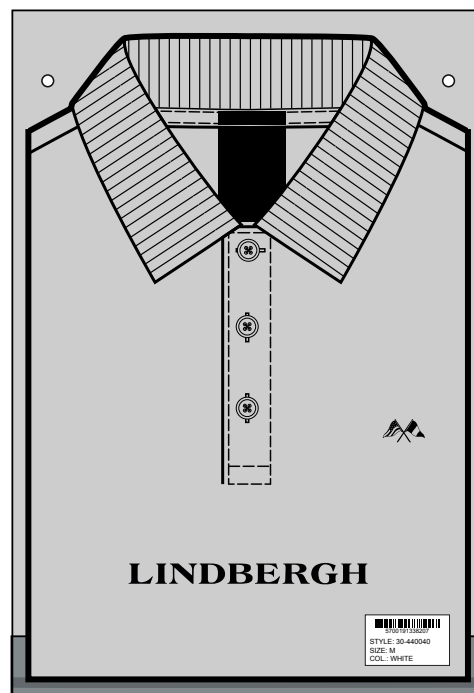

Label: LINDBERGH B L A C K	Date: 30/09/2024: revised: 18 September 2025 2:21 pm	Design: WAI/MKS
Description: Polo / Tee / Knit - 2 PACK	Labels instructions no.	LBH-B-4401-2

Folding size when packing:

Tee:

Polo: