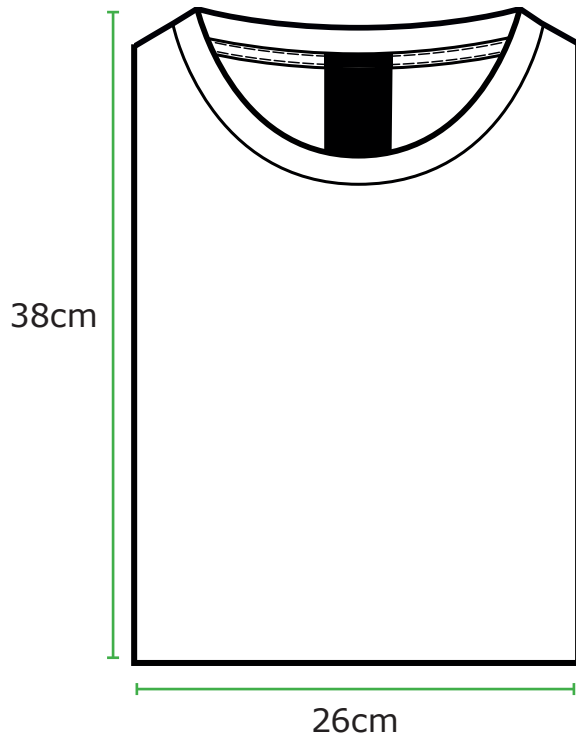

Label: LINDBERGH B L A C K	Date: 30/09/2024: revised: 18 September 2025 2:21 pm	Design: WAI/MKS
Description: Polo / Tee / Knit - 2 PACK	Labels instructions no.	LBH-B-4401-2

Folding size when packing:

Tee: