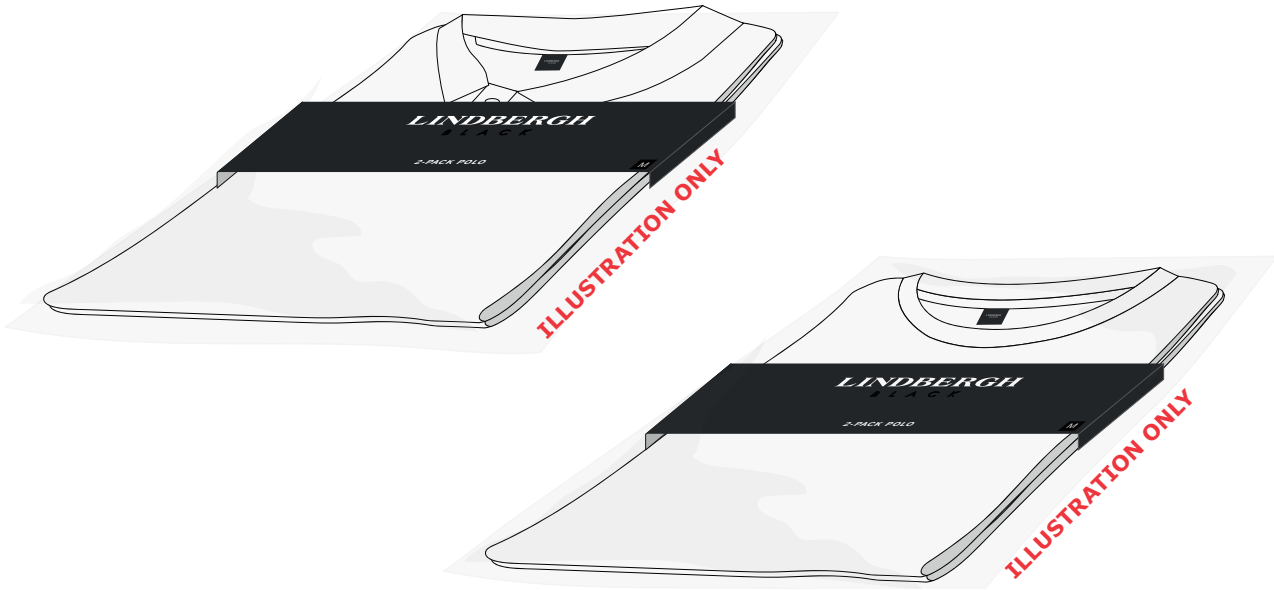

Size label:  
Place label app.  
5-6cm from C.B.  
Just visible next to  
neckrib/collar.

<b>Label:</b> <b>LINDBERGH</b> B L A C K	<b>Date:</b> 30/09/2024: <b>revised:</b> 18 September 2025 2:21 pm	<b>Design:</b> WAI/MKS
<b>Description:</b> Polo / Tee / Knit - 2 PACK	<b>Labels instructions no.</b>	<b>LBH-B-4401-2</b>

**Folding size when packing:**

**Tee:**

**Polo:**

<b>Label:</b> <b>LINDBERGH</b> B L A C K	<b>Date:</b> 30/09/2024: <b>revised:</b> 18 September 2025 2:21 pm	<b>Design:</b> WAI/MKS
<b>Description:</b> Polo / Tee / Knit - 2 PACK	<b>Labels instructions no.</b>	<b>LBH-B-4401-2</b>