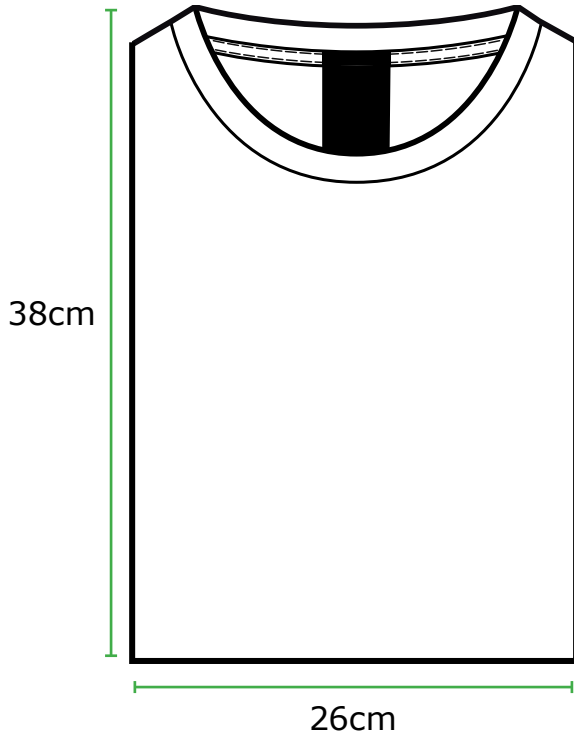

**LABELS to use:**

MAIN LABEL

LBH-B-898

SIZE LABEL

LBH-B-889

STORY TELLING LABEL  
(IF ANY)

place at CB neck tape,  
on top of main label

See style sketch  
For label number

Neck label must  
be sewn under  
necktape/collar.

Size label:  
Place label app.  
5-6cm from C.B.  
Just visible next to  
neckrib/collar.

<b>Label:</b> <b>LINDBERGH</b> B L A C K	<b>Date:</b> 30/09/2024: <b>revised:</b> 9 January 2026 11:46 am	<b>Design:</b> WAI
<b>Description:</b> 1927: Polo / Tee / Knit	<b>Labels instructions no.</b>	<b>LBH-B-4404</b>

**Folding size when packing:**

**Tee:**

**Polo:**