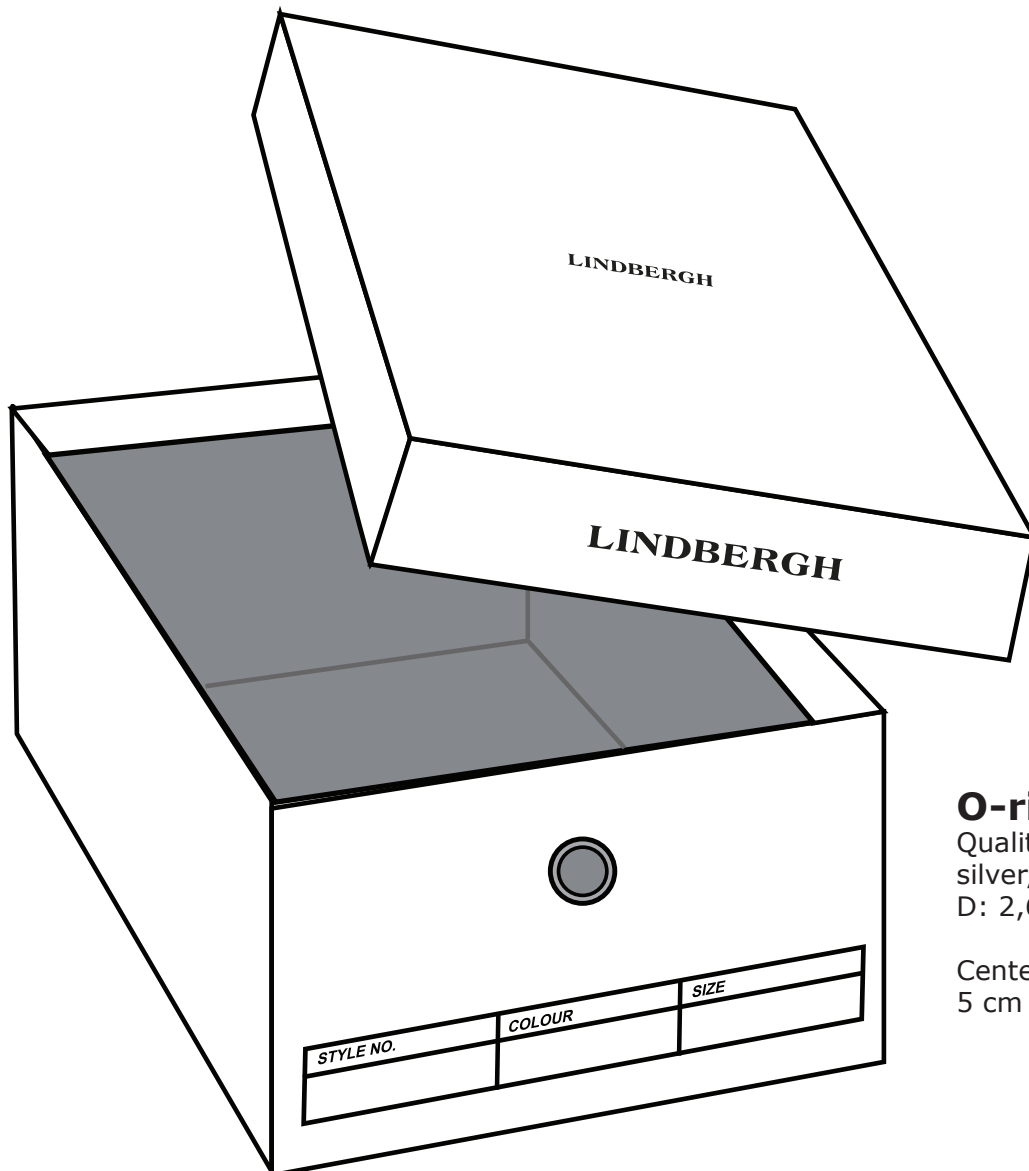

Label: LINDBERGH	Date: 20/09/18 Modification date: 25 March 2025 3:19 pm	Style no:
Description: Boots	REF no. LBH-B-721	Design: AKR/TMA

BOX SIZE 25 cm :

H: 12 cm
W: 25 cm
L: 34 cm

LIT SIZE:

H: 4 cm
W: make to fit box
L: make to fit box

QUALITY :

Box + lid:
As sample ref

COLOURS :

Box outside
19-0201 TCX Asphalt

Box inside
11-4001 TCX brillint white TCX

Lid colour:
19-0201 TCX Asphalt

O-ring 0,5 cm:

Quality: dull antique
silver/pewter
D: 2,6 cm

Center placed
5 cm from bottom

Label: LINDBERGH	Date: 20/09/18 Modification date: 25 March 2025 3:19 pm	Style no:
Description: Boots	REF no. LBH-B-721	Design: AKR/TMA

Side view:

Print placement:
Short side, center of lid.
See sketch

Print quality:
BLACK SHINY

Print colour:
BLACK

Print size:
H:1,8 cm W:8,5 cm

LINDBERGH

Print placement:
Short side, center of box,
1 cm above bottom.
See sketch

Print quality:
BLACK SHINY

Print colour:
BLACK