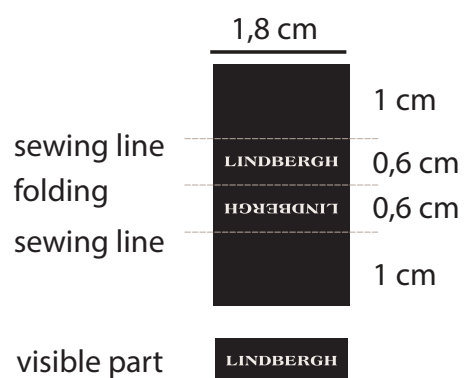

FLAG LABEL 'BLACK'

LBH-B-838

LBH-B-838:	
Quality	Woven flag as main
Main colour	Black
Text colour	Off white as main
Lindbergh	as artwork
Width	18 mm
Height	32 mm