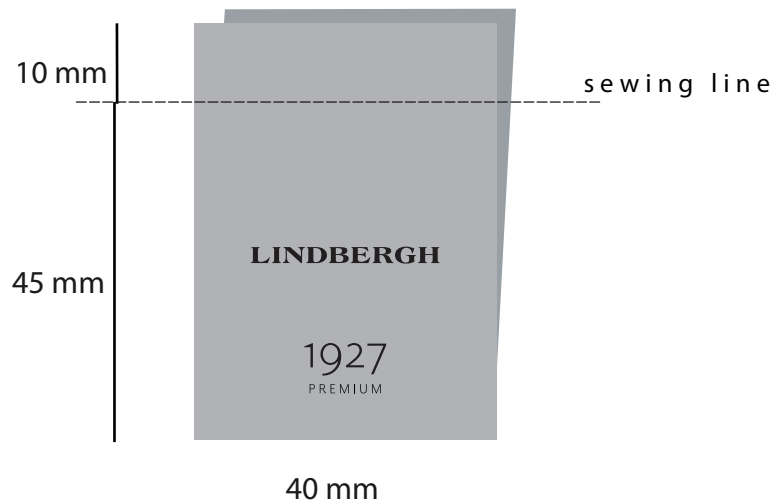

LABEL 1927 'BLACK'

LBH-B-898

Size: 40 x 45 mm (100 mm total)

Woven = same quality as LBH-B-935

COLOUR:

Grey: Harbor Mist 14-4202 TCX

Black : Solid Black

LINDBERGH

Font:

← AS SKETCH

1927
PREMIUM