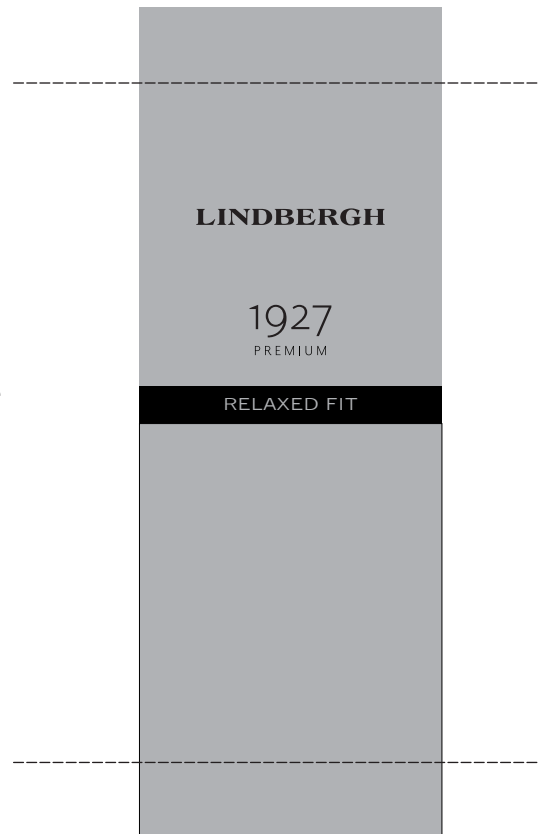

LABEL 1927 'BLACK'

LBH-B-898B

Size: 40 x 45 mm (100 mm total)

Woven = same quality as LBH-B-935

COLOUR:

Grey: Harbor Mist 14-4202 TCX

Black : Solid Black

LINDBERGH

Font:

← AS SKETCH

1927
PREMIUM

← Elho
Light

5 mm ↑ RELAXED FIT

← News Gothic MT
Regular
6 pt
Auto
0