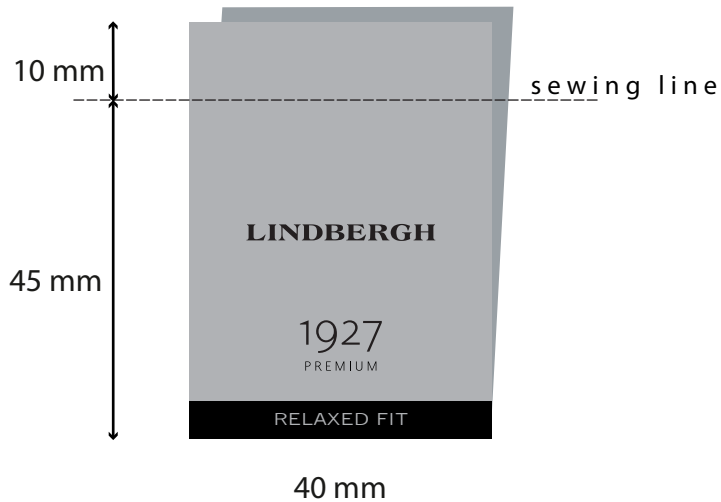

LABEL 1927 'BLACK'

LBH-B-898B

Size: 40 x 45 mm (100 mm total)

Woven = same quality as LBH-B-935

COLOUR:

Grey: Harbor Mist 14-4202 TCX

Black : Solid Black

LINDBERGH

Font:

← AS SKETCH

1927
PREMIUM

← Elho
Light

5 mm ↑ RELAXED FIT

← News Gothic MT
Regular
6 pt
Auto
0