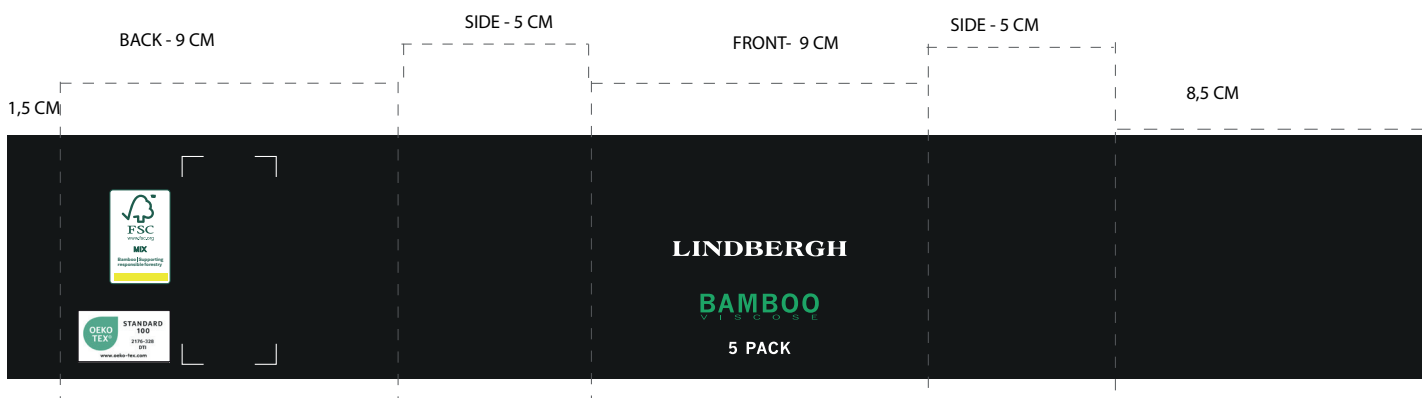

## SOCK TAG \_belly tag for 5-piece pack BAMBOO LBH-B-963

ARTWORK :

**LINDBERGH**

**BAMBOO**  
VISCOSSE

**5 PACK**

Width: 65 MM  
Lenght: 400 MM  
Thickness: 0,4 mm

FINISH : PLICK SURFACE :

<b>Label:</b> <b>LINDBERGH</b>	<b>Date:</b> 16/03/18 <b>Modification date:</b> 8 October 2025 11:55 am	<b>Style no:</b>
<b>Description:</b> Socks 5 pack - BAMBOO	<b>Labels instructions no.</b> LBH-B-9109	<b>Design:</b> AKR

**SOCK TAG - LBH-B-963**  
Same as LBH-B-957 with bamboo wording.

**Quality:**  
Plick surface

**Thickness :**  
As LBH-B-905

Technical Info	
Main colour	Black as main Hang tag
Text colour	White
Green col	Bright green 15-5534 TCX
Hook colour	Black
Hook quality	Plastic

20,5 cm

Placement

Find correct RN and CA number in supplier manual under packing and labeling → special orders. Please center text, when correct number is added.

Always fold socks as directed.  
Heels turning left and  
Leg in front,-  
Foot at back.