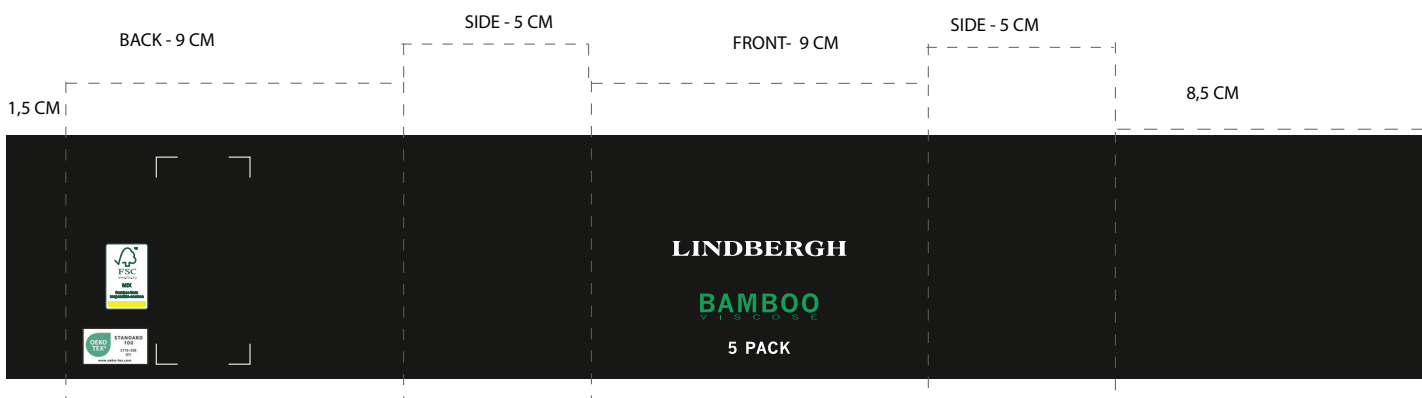

**SOCK TAG _belly tag for 5-piece pack BAMBOO
LBH-B-977**

ARTWORK :

LINDBERGH

BAMBOO
V I S C O S E

5 PACK

Width: 65 MM
Lenght: 400 MM
Thickness: 0,4 mm

FINISH : PLICK SURFACE :

| | | |
|--|---|-----------------------|
| Label: LINDBERGH | Date: 16/03/18 Modification date: 21 February 2025 10:44 am | Style no: |
| Description: Socklet 5 pack - BAMBOO | Labels instructions no. LBH-B-9111 | Design: AKR |

SOCK TAG - LBH-B-977

Same as LBH-B-957 with bamboo wording.

Quality:
Plick surface

Thickness :
As LBH-B-905

Matt printed
Coating
52 MM

| | |
|----------------|-----------------------------|
| Technical Info | |
| Main colour | Black as main Hang tag |
| Text colour | White |
| Green col | Bright green 15-5534 TCX |
| Hook colour | Black |
| Hook quality | Plastic |