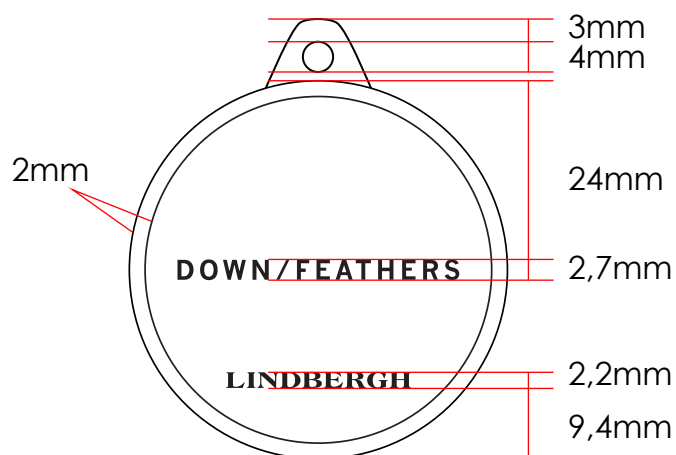

DOWN JACKET DOWN FILLER TAG 'BLACK'

LBH-B-915 down filler tag

Size: 50mm(W) x 58 mm(H)

Hole : 4 mm (3 mm from top edge)

Quality : transparent palstic

TO BE AT THE FRONT OF ALL
MAIN HANGTAG