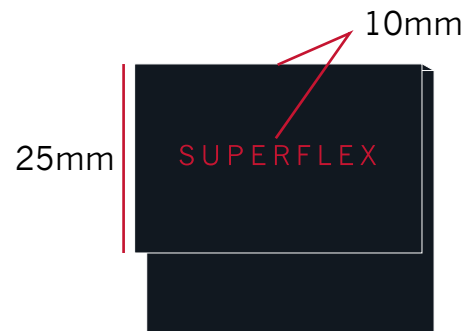

SHIRT TAG Superflex 'BLACK'

LBH-B-918R (as LBH-B-918)

Size: W: 38 x H: 35 mm

Material : Hard plastic

MATERIAL COLOUR:

Black : Solid Black

PRINT COLOR:

White: Brilliant White 11-4001TCX

Red: True Red19-1664 TCX

Front

Back

LBH-B-945 photo ref

Print atwork:

Front:	Back side :
Logo as sketch	
Font :New Gothic MT	
Remember to change size accordingly!	