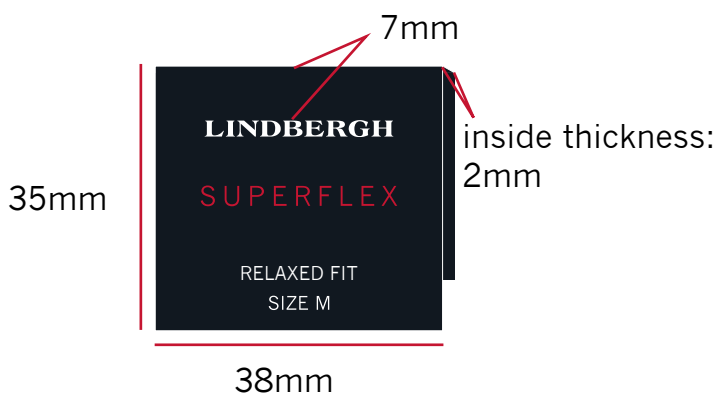

SHIRT TAG Superflex 'BLACK'

LBH-B-918R (as LBH-B-918)

Size: W: 38 x H: 35 mm

Material : Hard plastic

MATERIAL COLOUR:

Black : Solid Black

PRINT COLOR:

White: Brilliant White 11-4001TCX

Red: True Red19-1664 TCX

Front

Back

LBH-B-945 photo ref

Print atwork:

Front:	Back side :
Logo as sketch	
Font :New Gothic MT	
Remember to change size accordingly!	