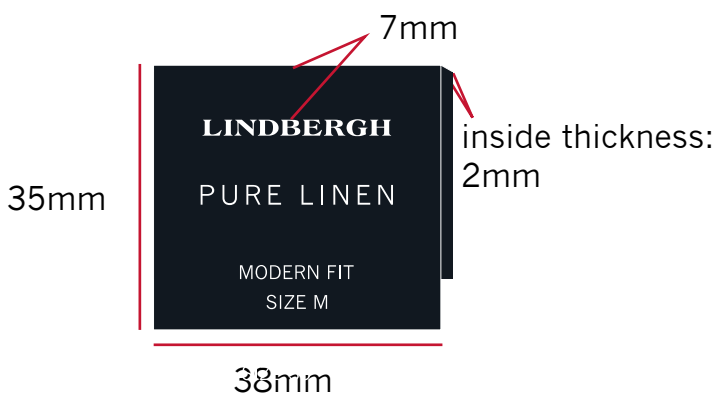

LBH-B-945 photo ref