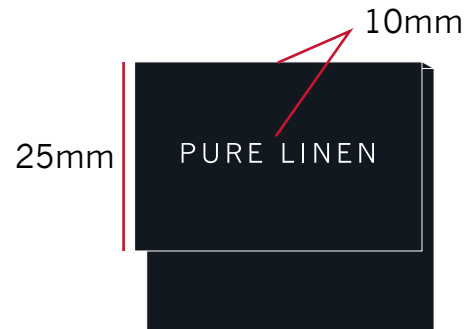

LBH-B-945 photo ref