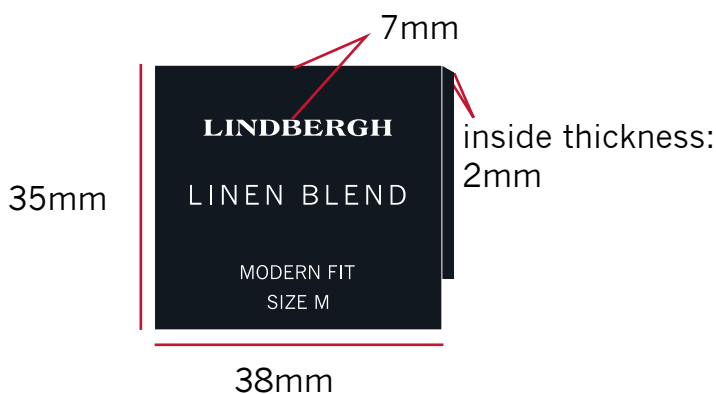

# SHIRT TAG Linen 'BLACK'

LBH-B-919A (as LBH-B-945)

Size: W: 38 x H: 35 mm

Material : Hard plastic

MATERIAL COLOUR:

Black : Solid Black

PRINT COLOR:

White: Brilliant White 11-4001TCX

Front

Back

LBH-B-945 photo ref

Print atwork:

Front:	Back side :
Logo as sketch	
Font :New Gothic MT	
<b>Remember to change size accordingly!</b>	