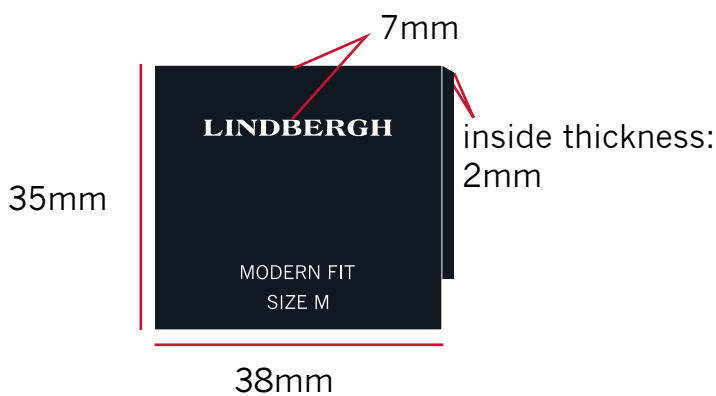

LBH-B-945 photo ref