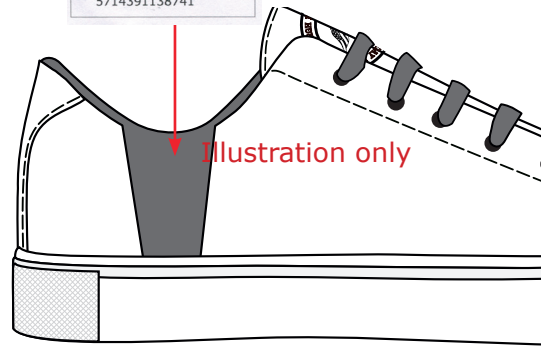

Label: LINDBERGH	Date: 20/09/18 Modification date: 25 March 2025 3:14 pm	Style no:
Description: Shoes	Labels instructions no. LBH-B-9200	Design: AKR/TMA

Label instructions:

Shoebox

LBH-B-720: for shoe
LBH-B-721: for boots

Tissue paper:

We need suitable size tissuepaper for wrapping.
Colour: White

Paper size approx:

L: 75 cm
W: 30 cm

Sticker for salesman samples

Sticker with style number and colour indication.
For sales samples only.

Placement: Inside shoe/boot

Style 30-920000
Colour OFF WHITE
Size 43
5714391138741

Follow instruction no. :
007 salesman sticker

Barcode placement : AT THE SHOE

(for production only)

Barcode sticker must be placed on black cardboard.

Placement :

Attached in eyelet at the right shoe.

In shoes with no eyelets, pricetag must be placed loose in right shoe.

In sandals pricetag must be placed in a plastic loop in right shoe.

Barcode placement : At the BOX