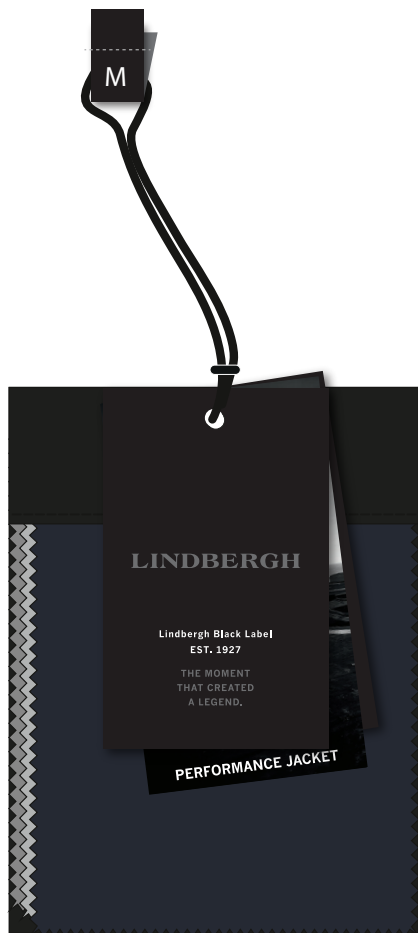

Through size label when Label i placed at center back