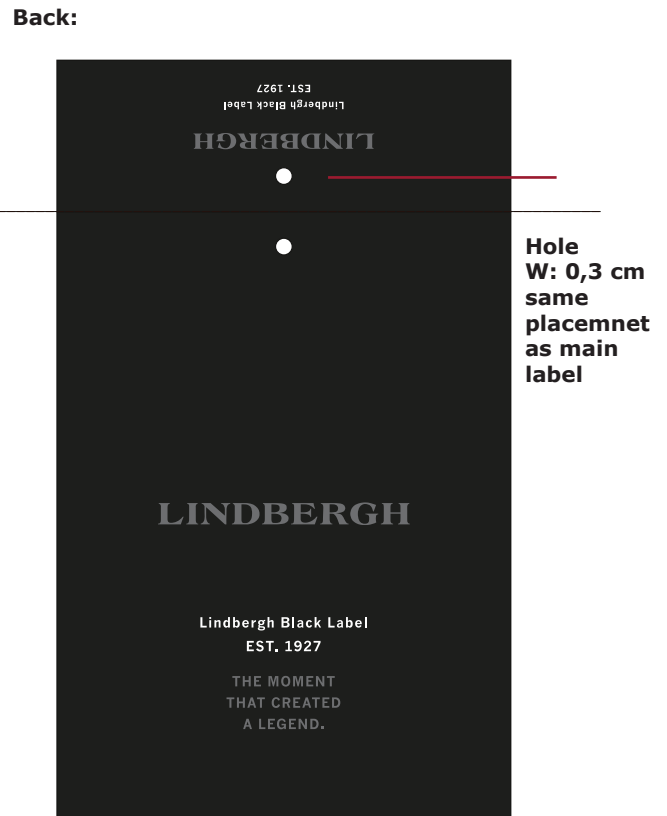

**Hangtag/cardboard**  
**size:** W: 12 cm H: 20 cm  
**Quality:** As LBH-B-900  
**colour:** As LBH-B-900

*Note scale 50%*

*Note scale 50%*

**Fabric swatches**  
**size:** W: 12 cm H: 15 cm  
**zig zag cut edges**

*Note scale 50%*

**Quality:**Sticker  
**Size:** W: 3 cm H: 1,5 cm  
**Colour:** White  
**Wording colour:** Black

**FONTS:**ARIAL  
 REGULAR  
 SIZE: 6PT

heavy stitching  
colour:match cardboard

Front:

Back:

Artwork back

Logo  
size: 6,7 x6 cm  
colour:  
1. white  
2. Monument 17-4405 TCX

Artwork front :

Logo  
size: 5 x 1,8 cm  
colour:  
1. white  
2. Monument 17-4405 TCX

**Hangtag**  
quality : as LBH-B-9000  
col: as LBH-B-9000