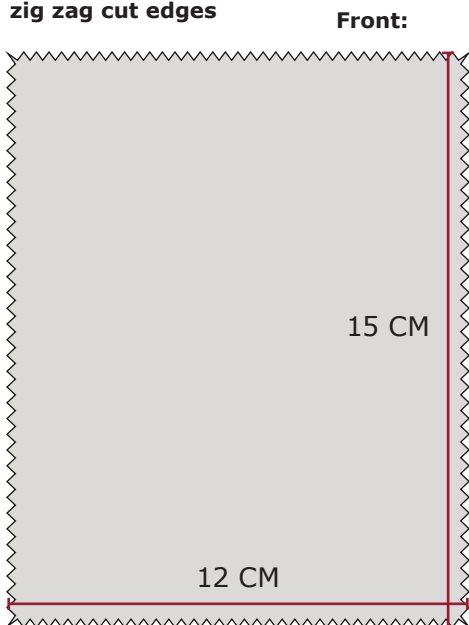

**Hangtag/cardboard**  
**size:** W: 12 cm H: 20 cm  
**Quality:** As LBH-B-900  
**colour:** As LBH-B-900

*Note scale 50%*

*Note scale 50%*

**Fabric swatches**  
**size:** W: 12 cm H: 15 cm  
**zig zag cut edges**

*Note scale 50%*

**Quality:**Sticker  
**Size:** W: 3 cm H: 1,5 cm  
**Colour:** White  
**Wording colour:** Black

**FONTS:**ARIAL  
 REGULAR  
 SIZE: 6PT

heavy stitching  
colour:match cardboard

Front:

Back:

Artwork back

Logo  
size: 6,7 x6 cm  
colour:  
1. white  
2. Monument 17-4405 TCX

Artwork front :

Logo  
size: 5 x 1,8 cm  
colour:  
1. white  
2. Monument 17-4405 TCX

**Hangtag**  
quality : as LBH-B-9000  
col: as LBH-B-9000