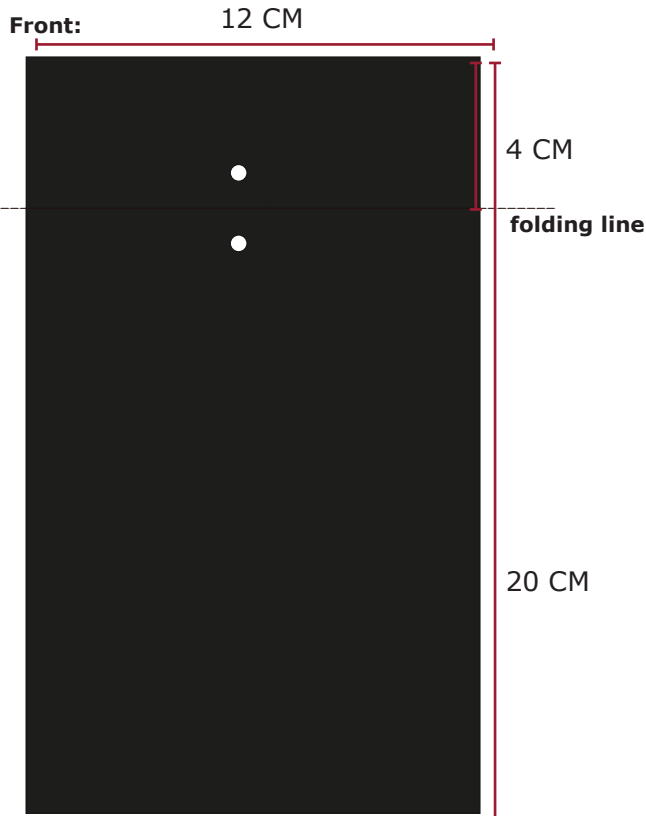

**Hangtag/cardboard**  
**size:** W: 12 cm H: 20 cm  
**Quality:** As LBH-B-900  
**colour:** As LBH-B-900

*Note scale 50%*

*Note scale 50%*

**Fabric swatches**  
**size:** W: 12 cm H: 15 cm  
**zig zag cut edges**

*Note scale 50%*

**Quality:**Sticker  
**Size:** W: 3 cm H: 1,5 cm  
**Colour:** White  
**Wording colour:** Black

**FONTS:**ARIAL  
 REGULAR  
 SIZE: 6PT

heavy stitching  
colour:match cardboard

Front:

Back:

Artwork back

Logo  
size: 6,7 x6 cm  
colour:  
1. white  
2. Monument 17-4405 TCX

Artwork front :

Logo  
size: 5 x 1,8 cm  
colour:  
1. white  
2. Monument 17-4405 TCX

**Hangtag**  
quality : as LBH-B-9000  
col: as LBH-B-9000