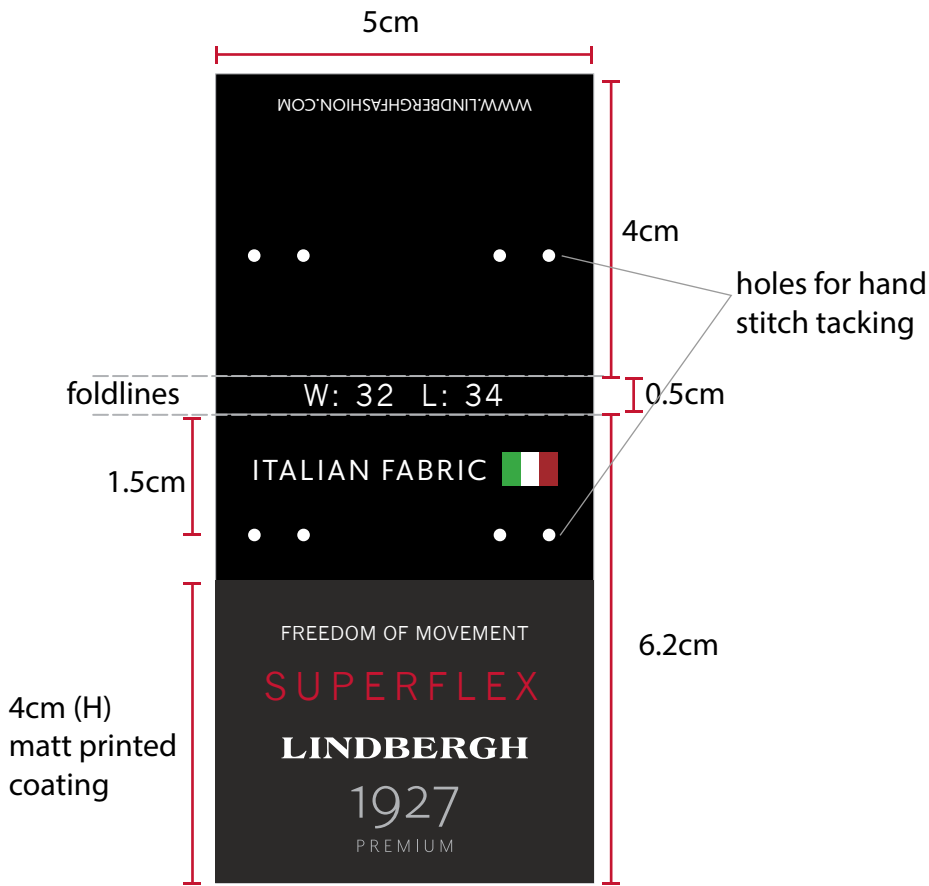

1927: WAIST TAG 'BLACK' ITALIAN FABRIC SUPERFLEX

LBH-B-922
Waist tag

Size: 50x107 mm (unfolded)

Quality + finish : Same as main hangtag = Plike surface

Col: Black as hangtag

General info print color

WHITE

'Lindbergh' logo print color

WHITE

'1927 PREMIUM' print color

14-4202TCX Harbor Mist

'SUPERFLEX' print color

18-1664TCX True Red

Italian Flag print color

WHITE

18-1658TCX Pompeian Red

16-6340TCX Classic Green

Unfolded

Please attach override tag with sewing thread
NOT plastic strip

Thread color: 14-4202TCX Harbor Mist

Folded

Artwork