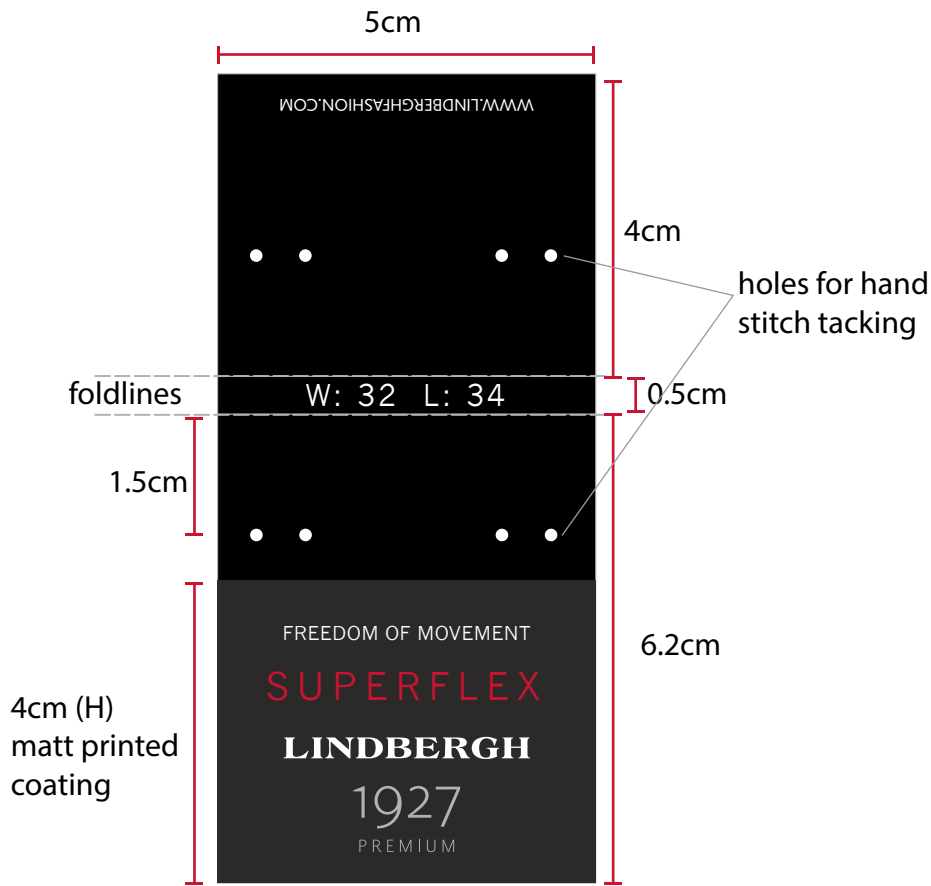

1927: WAIST TAG 'BLACK' FABRIC SUPERFLEX

LBH-B-922.1
Waist tag

Size: 50x107 mm (unfolded)

Quality + finish : Same as main hangtag = Plike surface

Col: Black as hangtag

General info print color

WHITE

'Lindbergh' logo print color

WHITE

'1927 PREMIUM' print color

14-4202TCX Harbor Mist

'SUPERFLEX' print color

18-1664TCX True Red

Metallic print

Unfolded

Please attach override tag with sewing thread
NOT plastic strip

Thread color: 14-4202TCX Harbor Mist

Folded

Artwork