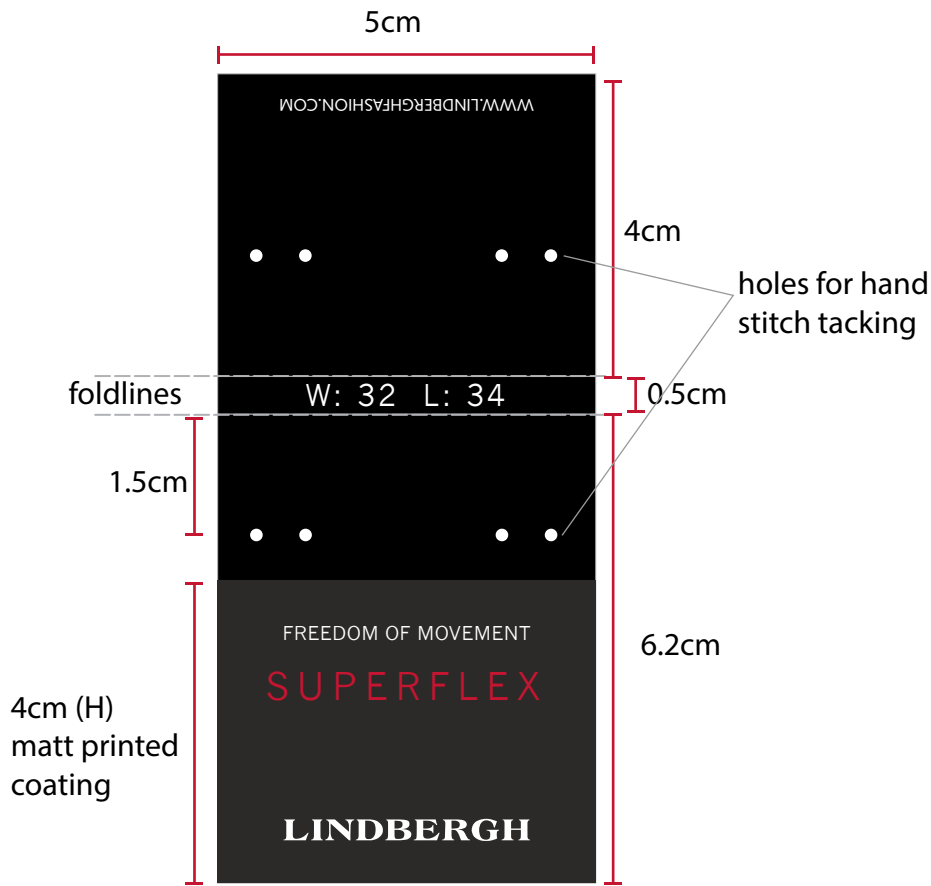

# WAIST TAG 'BLACK' FABRIC SUPERFLEX

LBH-B-930.1  
Waist tag

Size: 50x107 mm (unfolded)

Quality + finish : Same as main hangtag = Plike surface

Col: Black as hangtag

General info print color

WHITE

'Lindbergh' logo print color

WHITE

'SUPERFLEX' print color

18-1664TCX True Red

Metallic print

**Unfolded**

Please attach override tag with sewing thread  
NOT plastic strip

Thread color: 14-4202TCX Harbor Mist

**Folded**

## Artwork