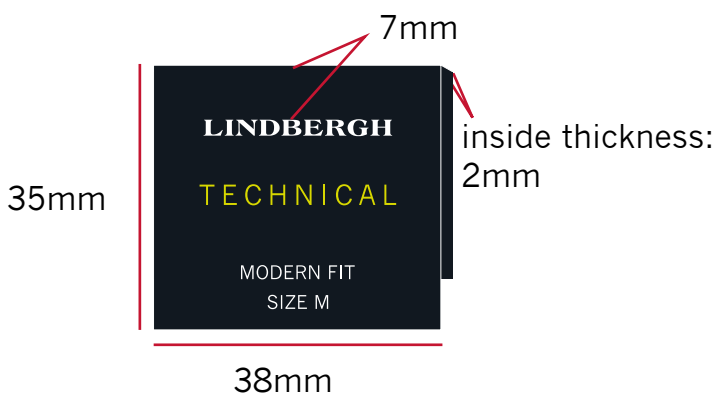

LBH-B-945 photo ref