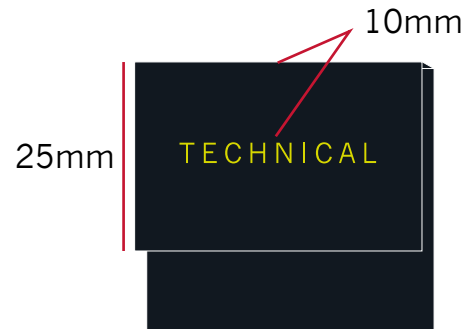

SHIRT TAG Technical 'BLACK'

LBH-B-945

Size: W: 38 x H: 35 mm

Material : Hard plastic

MATERIAL COLOUR:

Black : Solid Black

PRINT COLOR:

White: Brilliant White 11-4001TCX

Yellow: Sulphur spring 13-0650 TCX

Front

Back

LBH-B-945 photo ref

Print atwork:

Front:

25mm

LINDBERGH

TECHNICAL

MODERN FIT
SIZE M

26mm

Font :New Gothic MT

Remember to change size accordingly!

Back side :

TECHNICAL

26mm