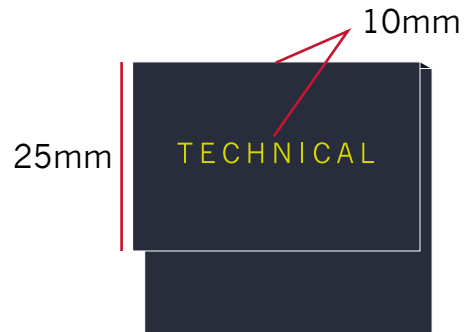

SHIRT TAG Technical 'BLACK'

LBH-B-945C

COMFORT FIT

Size: W: 38 x H: 35 mm

Material : Hard plastic

MATERIAL COLOUR:

DK Blue : Navy Blazer 19-3923TCX

PRINT COLOR:

White: Brilliant White 11-4001TCX

Yellow: Sulphur spring 13-0650 TCX

Front

Back

LBH-B-945 photo ref

Print atwork:

Front:	Back side :
Logo as sketch	
Font :New Gothic MT	
Remember to change size accordingly!	