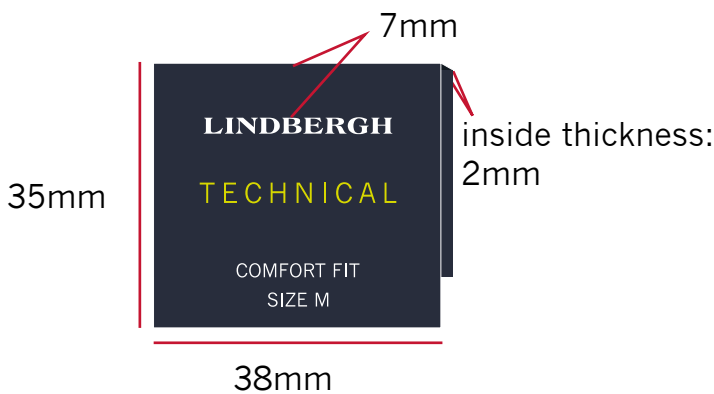

SHIRT TAG Technical 'BLACK'

LBH-B-945C

COMFORT FIT

Size: W: 38 x H: 35 mm

Material : Hard plastic

MATERIAL COLOUR:

DK Blue : Navy Blazer 19-3923TCX

PRINT COLOR:

White: Brilliant White 11-4001TCX

Yellow: Sulphur spring 13-0650 TCX

Front

Back

LBH-B-945 photo ref

Print atwork:

Front:	Back side :
Logo as sketch	
Font :New Gothic MT	
Remember to change size accordingly!	