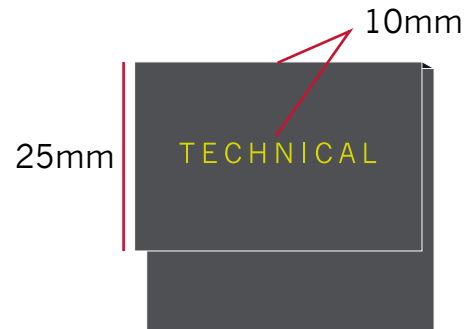

LBH-B-945 photo ref