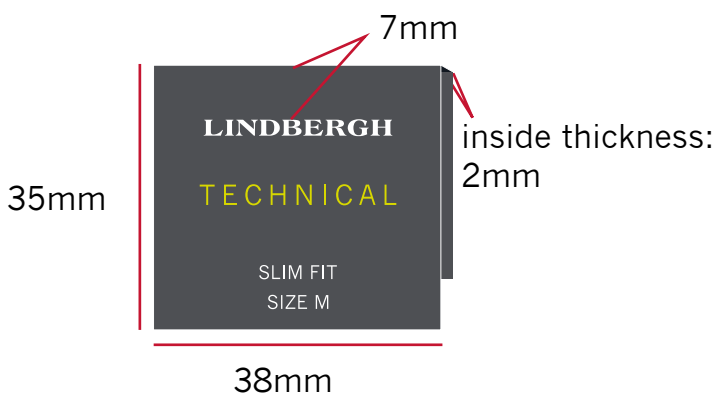

SHIRT TAG Technical 'BLACK' SLIM FIT

LBH-B-945S

Size: W: 38 x H: 35 mm

Material : Hard plastic

MATERIAL COLOUR:

DK grey : Iron Gate 19-3910TCX

PRINT COLOR:

White: Brilliant White 11-4001TCX

Yellow: Sulphur spring 13-0650 TCX

Front

Back

LBH-B-945 photo ref

Print atwork:

Front:	Back side :
Logo as sketch	
Font :New Gothic MT	
Remember to change size accordingly!	