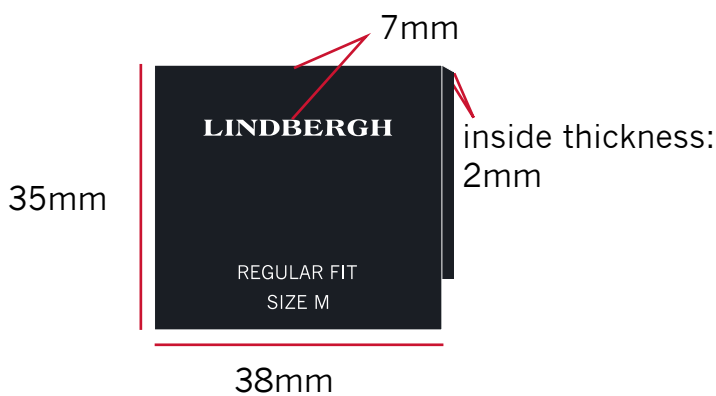

SHIRT TAG Plain 'BLACK' - Regular Fit

LBH-B-948.1 (as LBH-B-945)

Size: W: 38 x H: 35 mm

Material : Hard plastic

MATERIAL COLOUR:

Black : Solid Black

PRINT COLOR:

White: Brilliant White 11-4001TCX

Front

Back

LBH-B-945 photo ref

Print atwork:

Front:	Back side :
<p>25mm</p> <p>LINDBERGH</p> <p>REGULAR FIT SIZE M</p> <p>26mm</p>	<p>Logo as sketch</p> <p>Font :New Gothic MT</p> <p>Remember to change size accordingly!</p>